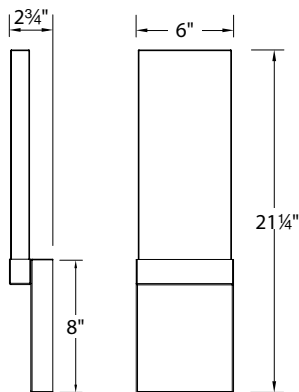

GLACIER – model: WS-12721-CH

LED Wall Sconces

Fixture Type:

Catalog Number:

Project: _____

Location: _____

PRODUCT DESCRIPTION

The beautiful brilliance of frozen ice and polar caps crystallize into stunning wall sconce luminaires as LEDs evoke a sparkle and shimmer with mesmerizing Piastra glass, hand crafted utilizing techniques discovered in the 13th century.

FEATURES

- ETL & cETL listed for damp locations
- ADA compliant, low profile design
- No transformer or driver required
- Replaceable LED module
- **50,000 hour rated life**
- **Color Temp: 3000K**
- **CRI: 85**

SPECIFICATIONS

Construction: Steel construction with Piastra glass

Light Source: High output LED

Dimming: Dims to 10% with an electronic low voltage (ELV) dimmer

Mounting: Mounts directly to junction box

Finish: Chrome (CH)

ORDER NUMBER

Model	Height	Watt	Voltage	LED Lumens	Delivered Lumens	Finish
WS-12721	21"	10W	120V	830	175	CH Chrome

WS-12721 – **CH**

Example: **WS-12721-CH**

Modern Forms – A WAC Lighting Company
www.modernforms.com
Phone (800) 526.2588 • Fax (800) 526.2585

Headquarters/Eastern Distribution Center
44 Harbor Park Drive • Port Washington, NY 11050
Phone (516) 515.5000 • Fax (516) 515.5050

Western Distribution Center
1750 Archibald Avenue • Ontario, CA 91760
Phone (800) 526.2588 • Fax (800) 526.2585