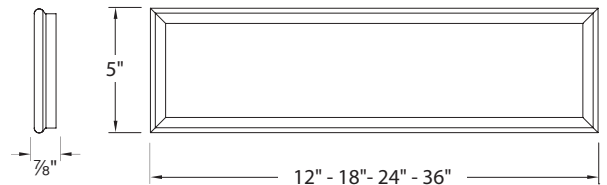

NEO– model: WS-37

LED Vanity/Sconce Luminaire

Fixture Type:

Catalog Number:

Project: _____

Location: _____

PRODUCT DESCRIPTION

Marvel at this ultra-thin sconce and vanity light collection which adapts the latest technology from the television and display industry, to create phenomenal light output from a half inch deep luminaire. The amazing uniform light is free from glare, hot spots and color-over-angle changes. Place above or alongside a mirror for a modern geometric display of two-dimensional rectilinear forms. Create a dramatic display of wall art with an arrangement of these modular units.

SPECIFICATIONS

- Construction:** Aluminum with silk screened glass.
- Power:** Transformer located in outlet box. 120V input.
- Light Source:** High output LED.
- Dimming:** Dims to 10% with an electronic low voltage (ELV) dimmer.
- Mounting:** Mounts directly to junction box.
- Finish:** Brushed Aluminum (AL).
- Standards:** ETL & cETL listed. ADA Compliant.
- Installation:** Requires Transformer to be recessed within the junction box.

ORDER NUMBER

Model	Length	Watt	LED Lumens	Photometric Lumens	Finish
WS-3712	12"	13W	970	500	AL <i>Brushed Aluminum</i>
WS-3718	18"	24W	2258	947	
WS-3724	24"	31W	3008	1220	
WS-3736	36"	41W	3720	1697	

Back Plate Dimensions:

Model	Dimension
WS-3712	12"L x 5"W x 7/8"H
WS-3718	18"L x 5"W x 7/8"H
WS-3724	24"L x 5"W x 7/8"H
WS-3736	36"L x 5"W x 7/8"H

Example: **WS-3718-AL**

modernforms.com
Phone (800) 526.2588
Fax (800) 526.2585