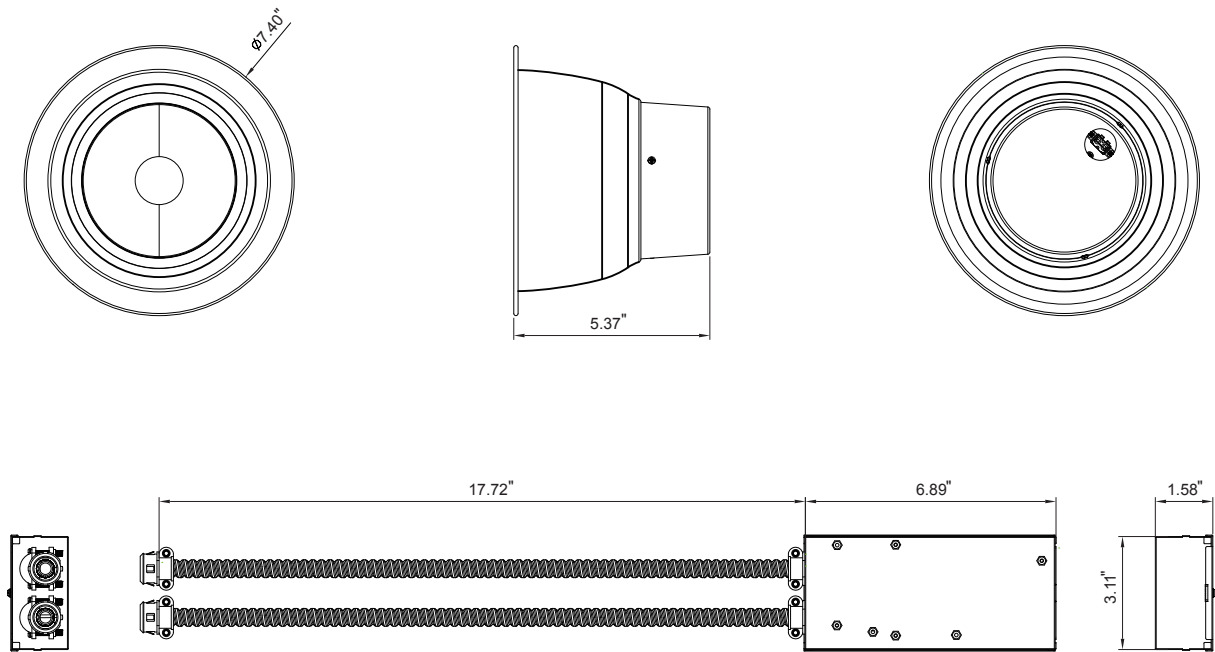

Ordering Information

Ordering Code	Input Voltage(VAC)	Lamp Shape	Wattage (W)	CCT	Beam Angle	Initial Lumens(lm)	lamp Efficacy(lpw)	Rated life(hrs)	CRI	Power Factor	Dimmable	Certificate
CDW35DR627KAH	100~277	6"Downlight	35	2700	90°	2400	75	35000	82	0.9	0-10V	UL
CDW35DR630KAH	100~277	6"Downlight	35	3000	90°	2400	75	35000	82	0.9	0-10V	UL
CDW35DR635KAH	100~277	6"Downlight	35	3500	90°	2400	75	35000	82	0.9	0-10V	UL
CDW35DR640KAH	100~277	6"Downlight	35	4000	90°	2400	75	35000	82	0.9	0-10V	UL
CDW35DR650KAH	100~277	6"Downlight	35	5000	90°	2400	75	35000	82	0.9	0-10V	UL

1. CCT range complies to ANSI C78.377-2011
2. Rated average life based on engineering testing and probability analysis
3. Lifetime test consistent with IESNA LM80 lumen maintenance procedure

Product Dimension(inches)