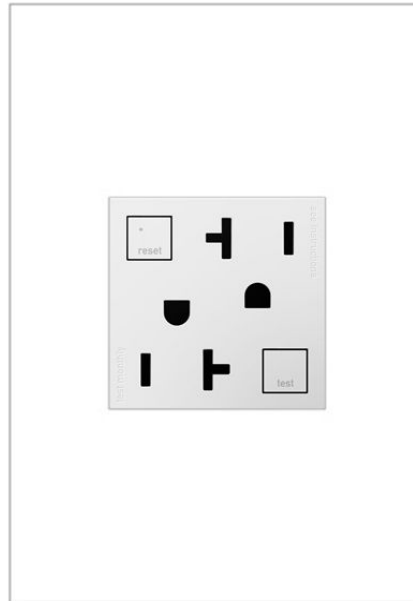

Tamper-Resistant GFCI Outlet, 20A

AGFTR202W4

Select an adorne tamper-resistant GFCI to extend this unique look to every inch of your kitchen and bathroom.

Wall plate not included.

features & benefits

- Protects children: patented shutter system helps prevent improper insertion of foreign objects.
- Configuration easily supports two plugs and offers the capacity of a standard 20A outlet.
- GFCIs protect you from serious injury due to electric shock. They are required by National Electrical Code in kitchens, bathrooms, and outdoor locations.
- Fits in your existing electrical box so no new wires are needed. Innovative assembly and snap-in system make it fast and simple to install or change any outlet.
- Shown in a classic white finish. Also available in magnesium.
- Easily customized with adorne wall plates available in a brilliant palette of 32 colors and a variety of luxurious materials.
- Complete your total designer look with options like a stunning adorne Accent Nightlight accessory.
- Your remodel looks like a million bucks. It deserves better than an ordinary light switch. Add that last finishing touch with adorne, a stunning, one-of-a-kind collection of switches, dimmers, and wall plates that will transform your walls from boring to absolutely breathtaking. It's time for a beautiful switch.