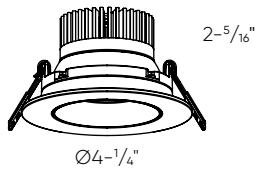

Specifications

Every fixture includes a junction box with an integrated driver
 Over 50,000 hours service life
 Switch-selectable CCT: 2700 K/3000 K/3500 K/4000 K/5000 K
 40° beam angle
 30° tilting, 360° rotation
 Cast aluminum construction
 Suitable for wet locations
 Compatible with TRIAC and ELV dimmers
 Refer to website for dimmer compatibility
 IC certification (suitable for direct contact with insulation)
 Air-tight certified as per ASTM E283-04
 5-year warranty

Finish

○ **WH** White

Accessories

RFP-UNI
 Universal rough-in plate
RFP-23 (GBR35)
 Rough-in plate
RFP-46 (GBR06)
 Rough-in plate

Order example

GBR06-CC-WH

Dimmable 6" deep regressed gimbal in a white finish

Note

Other Color °T and Finishes available, but may require MOQ's and longer lead times. Please contact your DALI representative for more information.

GBR35-CC

Ø3-3/8" 

GBR06-CC

Ø6-1/2" 