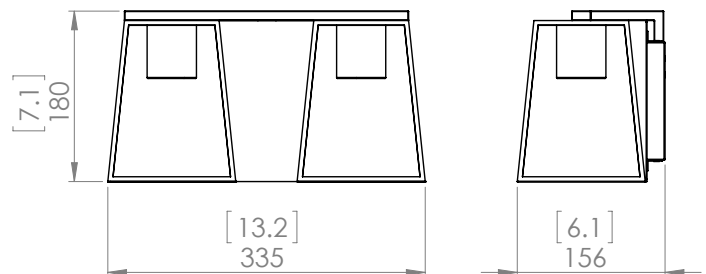

CAPE BRETON

| VANITY

DVI
LIGHTING

SKU | DVP29022

FINISH OPTIONS

Buffed Nickel and Graphite (BN+GR)
Multiple Finishes and Ebony (MF+EB)

DIMENSIONS

Length / Ø: 13.25"
Width: N/A"
Height: 7"
Depth: 6.25"
Minimum Height: 8.5"
Maximum Height: 8.5"

LAMPING

Number of Sockets: 2
Wattage of Individual Socket: 70W
Socket Type: Medium Base (E26)
Socket Orientation: Down
Lamp Confinement: Mostly Open
Voltage: 120V
Dimmable: Yes
Bulbs Not Included

PIPE / CHAIN / CORD INFORMATION

Pipe/Chain Kit Included: Not Included
Pipe Information: N/A
Chain Information: N/A
Wire/Cord Information: 8 Inches
Max Sloped Ceiling Angle: N/A
**Conversion 19° to 45° : ASY0101+Finish (2 loops + 1 chain):
For Additional Cost*