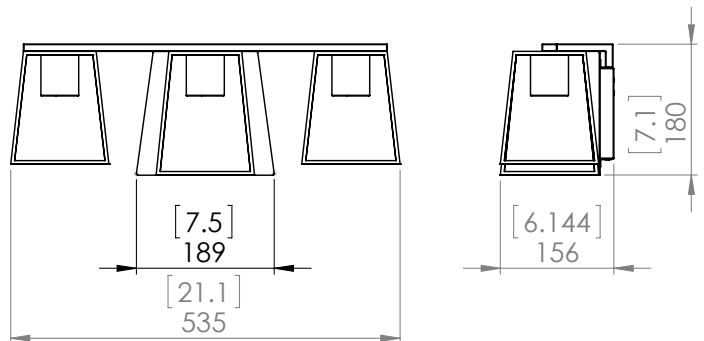

CAPE BRETON

| VANITY

SKU | DVP29043

FINISH OPTIONS

Buffed Nickel and Graphite (BN+GR)
Multiple Finishes and Ebony (MF+EB)

DIMENSIONS

Length / Ø: 21"
Width: N/A"
Height: 7"
Depth: 6.25"
Minimum Height: 8.5"
Maximum Height: 8.5"

LAMPING

Number of Sockets: 3
Wattage of Individual Socket: 70W
Socket Type: Medium Base (E26)
Socket Orientation: Down
Lamp Confinement: Mostly Open
Voltage: 120V
Dimmable: Yes
Bulbs Not Included

PIPE / CHAIN / CORD INFORMATION

Pipe/Chain Kit Included: Not Included
Pipe Information: N/A
Chain Information: N/A
Wire/Cord Information: 8 Inches
Max Sloped Ceiling Angle: N/A
**Conversion 19° to 45° : ASY0101+Finish (2 loops + 1 chain);
For Additional Cost*