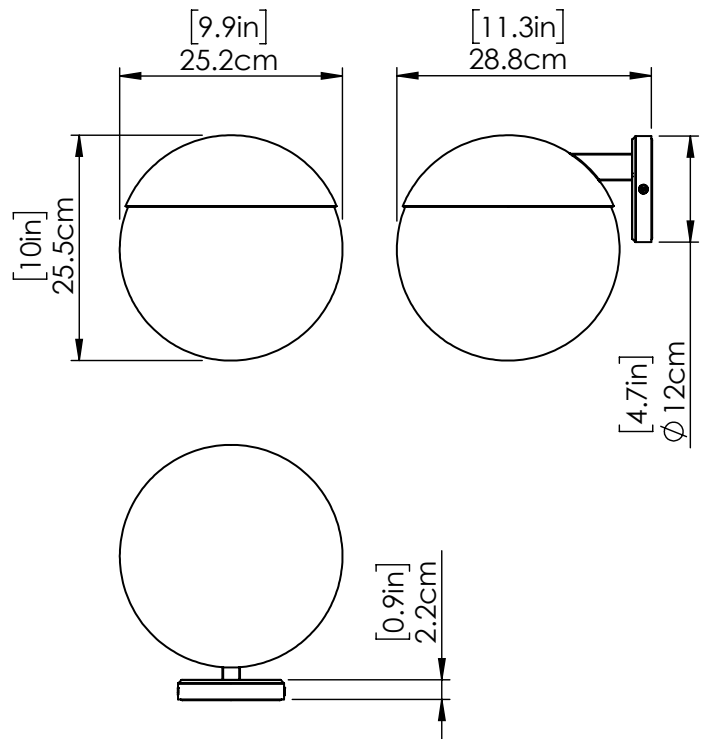

SKU | DVP41672

FINISH OPTIONS

Black with Half Opal Glass (BK-OP)

DIMENSIONS

Length / Ø: 10"

Width: N/A"

Height: 10"

Depth: 11.25"

Minimum Height: N/A"

Maximum Height: N/A"

INTEGRATED LED INFORMATION

Wattage: 24W

Initial Lumens: 1400

Delivered Lumens (3000K): N/A

Delivered Lumens (4000K): N/A

Delivered Lumens (5000K): N/A

Chain Information: N/A

Wire/Cord Information: 8 Inches

Max Sloped Ceiling Angle: N/A

ADDITIONAL INFORMATION

Wall and Ceiling Mountable: No

Up and Down Mountable: N/A

Location Certification: Wet Location Rated