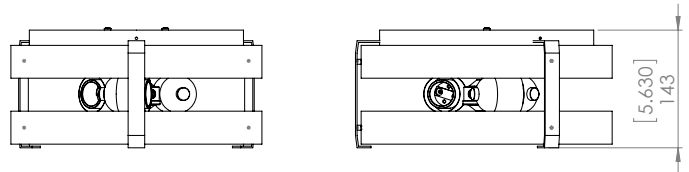

FORT GARRY

| FLUSH MOUNT

SKU | DVP41832

FINISH OPTIONS

Buffed Nickel and Barnwood on Metal (BN+BAW)
Buffed Nickel and Birchwood on Metal (BN+BIW)
Graphite and Ironwood on Metal (GR+IW)

DIMENSIONS

Length / Ø: 12.5"
Width: N/A"
Height: 5.75"
Depth: N/A"
Minimum Height: 7.25"
Maximum Height: 47.25"

LAMPING

Number of Sockets: 3
Wattage of Individual Socket: 70W
Socket Type: Medium Base (E26)
Socket Orientation: Sideways
Lamp Confinement: Fully Open
Voltage: 120V
Dimmable: Yes
Bulbs Not Included

PIPE / CHAIN / CORD INFORMATION

Pipe/Chain Kit Included: Not Included
Pipe Information: N/A
Chain Information: N/A
Wire/Cord Information: 8 Inches
Max Sloped Ceiling Angle: N/A
**Conversion 19° to 45° : ASY0101+Finish (2 loops + 1 chain):
For Additional Cost*