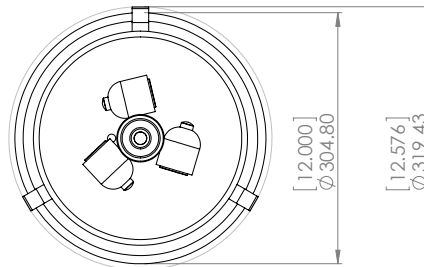

FORT GARRY

| FLUSH MOUNT

SKU | DVP41832

FINISH OPTIONS

Buffed Nickel and Barnwood on Metal (BN+BAW)
Buffed Nickel and Birchwood on Metal (BN+BIW)
Graphite and Ironwood on Metal (GR+IW)

DIMENSIONS

Length / Ø: 12.5"
Width: N/A"
Height: 5.75"
Depth: N/A"
Minimum Height: 7.25"
Maximum Height: 47.25"

LAMPING

Number of Sockets: 3
Wattage of Individual Socket: 70W
Socket Type: Medium Base (E26)
Socket Orientation: Sideways
Lamp Confinement: Fully Open
Voltage: 120V
Dimmable: Yes
Bulbs Not Included

PIPE / CHAIN / CORD INFORMATION

Pipe/Chain Kit Included: Not Included
Pipe Information: N/A
Chain Information: N/A
Wire/Cord Information: 8 Inches
Max Sloped Ceiling Angle: N/A
**Conversion 19° to 45° : ASY0101+Finish (2 loops + 1 chain):
For Additional Cost*