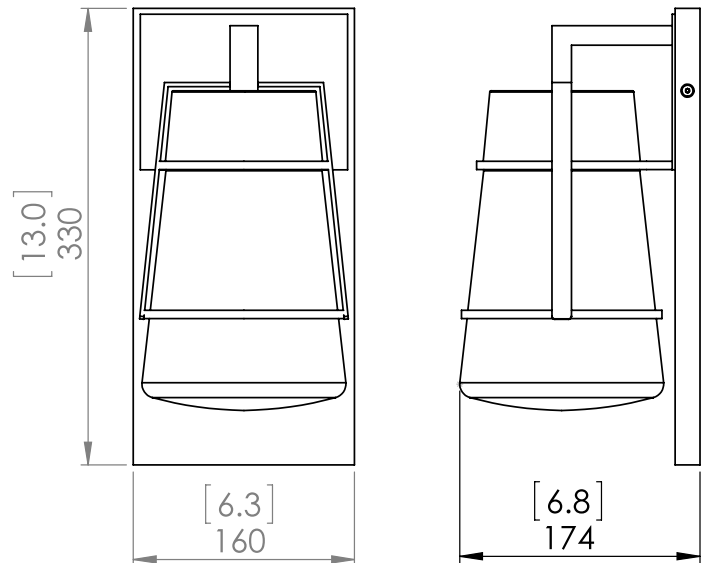

WARRANTY

5 Years Residential

20,000 Hours Commercial