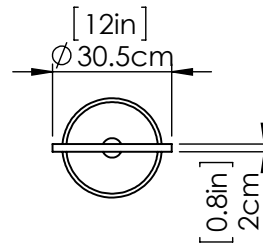

PERIGEE AC LED

| FLOOR LAMP

SKU | DVP46509

FINISH OPTIONS

Brass
Graphite
Buffed Nickel

DIMENSIONS

Length / Ø: 12"
Width: N/A"
Height: 55"
Depth: N/A"
Minimum Height: 56.5"
Maximum Height: 57"

INTEGRATED LED INFORMATION

Wattage: 42W
Initial Lumens: 840
Colour Temperature: 3000K
CRI: 90+
Voltage: 120
Dimmable: Yes
Required Dimmer: N/A

PIPE / CHAIN / CORD INFORMATION

Pipe/Chain Kit Included: No
Pipe Information: No Pipe Included
Chain Information: No Chain Included
Wire/Cord Information: 8 Ft
Max Sloped Ceiling Angle: N/A
**Conversion 19° to 45° : ASY0101+Finish (2 loops + 1 chain):
For Additional Cost*