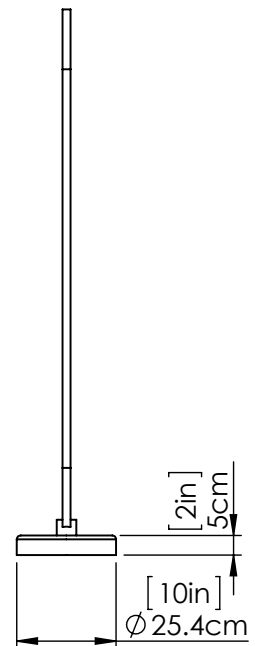

PERIGEE AC LED

| FLOOR LAMP

SKU | DVP46509

FINISH OPTIONS

Brass
Graphite
Buffed Nickel

DIMENSIONS

Length / Ø: 12"
Width: N/A"
Height: 55"
Depth: N/A"
Minimum Height: 56.5"
Maximum Height: 57"

INTEGRATED LED INFORMATION

Wattage: 42W
Initial Lumens: 840
Colour Temperature: 3000K
CRI: 90+
Voltage: 120
Dimmable: Yes
Required Dimmer: N/A

PIPE / CHAIN / CORD INFORMATION

Pipe/Chain Kit Included: No
Pipe Information: No Pipe Included
Chain Information: No Chain Included
Wire/Cord Information: 8 Ft
Max Sloped Ceiling Angle: N/A
**Conversion 19° to 45° : ASY0101+Finish (2 loops + 1 chain):
For Additional Cost*