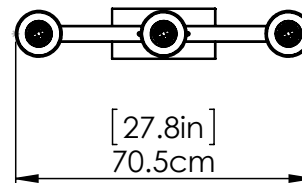

WARRANTY

- 5 Years Residential
- 20,000 Hours Commercial