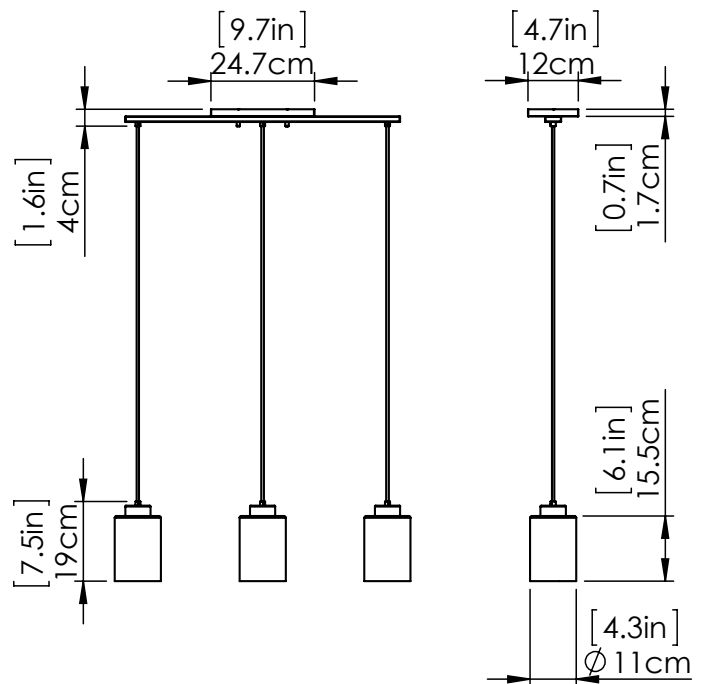

SKU | DVP47153

FINISH OPTIONS

- Ebony with Half Opal Glass (EB-OP)
- Chrome with Half Opal Glass (CH-OP)
- Buffed Nickel with Half Opal Glass (BN-OP)

DIMENSIONS

- Length / Ø:** 27.75"
- Width:** 4.75"
- Height:** 9.75"
- Depth:** N/A"
- Minimum Height:** 11.25"
- Maximum Height:** 131.25"

LAMPING

- Number of Sockets:** 3
- Wattage of Individual Socket:** 70W
- Socket Type:** Medium Base (E26)
- Socket Orientation:** Down
- Lamp Confinement:** Semi Enclosed
- Voltage:** 120V
- Dimmable:** Yes
- Bulbs Not Included**

PIPE / CHAIN / CORD INFORMATION

- Pipe/Chain Kit Included:** Not Included
- Pipe Information:** N/A
- Chain Information:** N/A
- Wire/Cord Information:** 10 Ft
- Max Sloped Ceiling Angle:** Cord Grip 45 Degrees
- *Conversion 19° to 45° : ASY0101+Finish (2 loops + 1 chain); For Additional Cost*