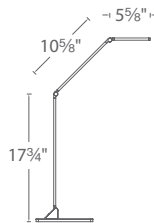

BOXIE – model: TL-1210

LED Table Lamp

Fixture Type:

Catalog Number:

Project: _____

Location: _____

PRODUCT DESCRIPTION

Minimalism as an art form. This modern task light adjusts smoothly and easily with grace and sophistication while integrating an LED module and movable arm. Dimming is easy with a fingertip touch dimmer. Perfect for reading and other task applications. Three stunning finishes available.

SPECIFICATIONS

Construction: Aluminum

Light Source: High output LED.

Finish: Brushed Aluminum (AL), Black (BK), Ferrari Red (FR)

Standards: ETL & cETL listed.

FEATURES

- Damp location listed
- Fingertip touch dimming
- Driver located at the plug
- 80,000 hour rated life
- Color Temp: 3000K
- CRI: 85

ORDER NUMBER

Model	Wattage	Voltage	LED Lumens	Delivered Lumens	Finish
TL-1210	12W	120V	900	815	AL <i>Brushed Aluminum</i> BK <i>Black</i> FR <i>Ferrari Red</i>

Example: **TL-1210-BK**

modernforms.com
Phone (800) 526.2588
Fax (800) 526.2585