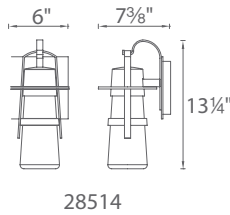

BALTHUS – model: WS-W285

LED Outdoor

Fixture Type:

Catalog Number:

Project:

Location:

PRODUCT DESCRIPTION

Heavy bronze hardware exhibits craftsman details. Mouth blown hammered clear glass creates resplendent sparkles on the wall.

SPECIFICATIONS

Construction: Aluminum with a thick, mouth blown clear glass element.

Light Source: High output LED.

Dimming: Dims to 10% with an electronic low voltage (ELV) dimmer.

Mounting: Mounts directly to junction box.

Finish: Graphite (GH), Oil Rubbed Bronze (ORB)

Standards: ETL & cETL listed.

REPLACEMENT GLASS

Model	Fixture
RPL-GLA-28514	WS-W28514
RPL-GLA-28516	WS-W28516

	Wattage	Voltage	LED Lumens	Delivered Lumens	Finish	
WS-W28514	13 1/4"	10W	120V	478	455	GH Graphite 
WS-W28516	16 1/2"			481	465	ORB Oil Rubbed Bronze 