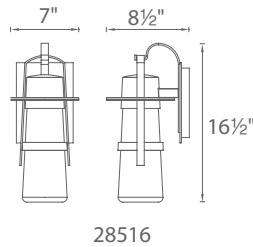

BALTHUS – model: WS-W285

LED Outdoor

Fixture Type:

Catalog Number:

Project:

Location:

PRODUCT DESCRIPTION

Heavy bronze hardware exhibits craftsman details. Mouth blown hammered clear glass creates resplendent sparkles on the wall.

SPECIFICATIONS

Construction: Aluminum with a thick, mouth blown clear glass element.

Light Source: High output LED.

Dimming: Dims to 10% with an electronic low voltage (ELV) dimmer.

Mounting: Mounts directly to junction box.

Finish: Graphite (GH), Oil Rubbed Bronze (ORB)

Standards: ETL & cETL listed.

REPLACEMENT GLASS

Model	Fixture
RPL-GLA-28514	WS-W28514
RPL-GLA-28516	WS-W28516

	Wattage	Voltage	LED Lumens	Delivered Lumens	Finish	
WS-W28514	13 1/4"	10W	120V	478	455	GH Graphite 
WS-W28516	16 1/2"			481	465	ORB Oil Rubbed Bronze 