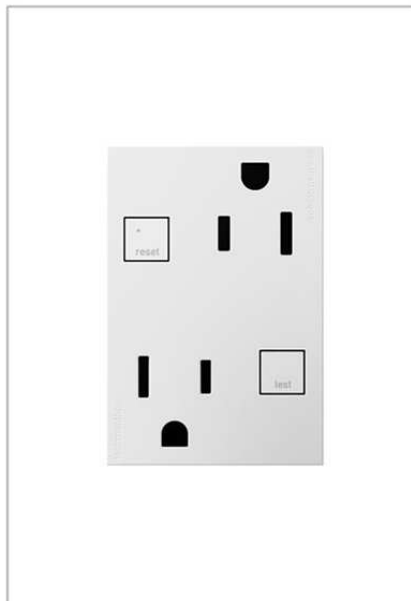

Tamper-Resistant GFCI Outlet, Plus-Size, White

AGFTR153W4

Select an adorne tamper-resistant outlet to extend this unique look to every inch of your remodel. This larger outlet provides more space for plugging in large items, such as phone chargers.

Must be paired with an adorne 1-gang, 3-module wall plate.

Wall plate not included.

features & benefits

- Protects children: patented shutter system helps prevent improper insertion of foreign objects.
- Configuration easily supports two plugs and offers the capacity of a standard 15A outlet.
- GFCIs protect you from serious injury due to electric shock. They are required by National Electrical Code in kitchens, bathrooms, and outdoor locations.
- Fits in your existing electrical box so no new wires are needed. Innovative assembly and snap-in system make it fast and simple to install or change any outlet.
- Shown in a classic white finish. Also available in magnesium.
- Easily customized with adorne wall plates available in a brilliant palette of 32 colors and a variety of luxurious materials.
- Complete your total designer look with options like a stunning adorne Accent Nightlight accessory.
- Your remodel looks like a million bucks. It deserves better than an ordinary light switch. Add that last finishing touch with adorne, a stunning, one-of-a-kind collection of switches, dimmers, and wall plates that will transform your walls from boring to absolutely breathtaking. It's time for a beautiful switch.