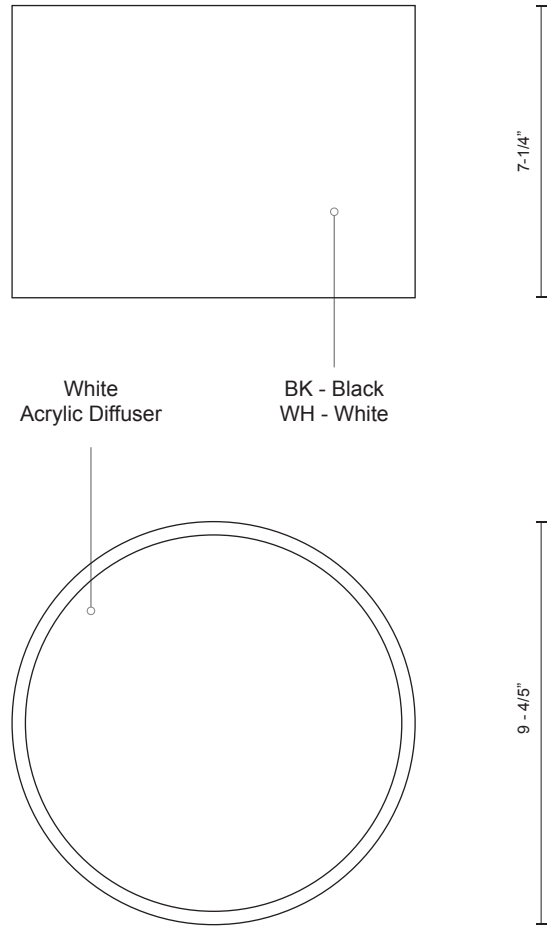

# FM11410

SPECIFICATION SHEET

PROJECT		
DATE		TYPE

Sophisticated LED technology meets ceiling with minimalist design

- Gold interior with black metal details or silver interior with white metal details
- White acrylic diffuser
- Dimmable with ELV dimmer (Not included)
- 120V

Color Temp 3000K  
 CRI (Ra) >80  
 Dimming 100% - 10%  
 Rated Life 50,000 hours

Voltage	Watt	LED Lumens	Delivered Lumens	Finish(es)
120V	15W	1300lm	380lm	BK / WH

FM11410-WH

FM11410-BK

FM11410-WH