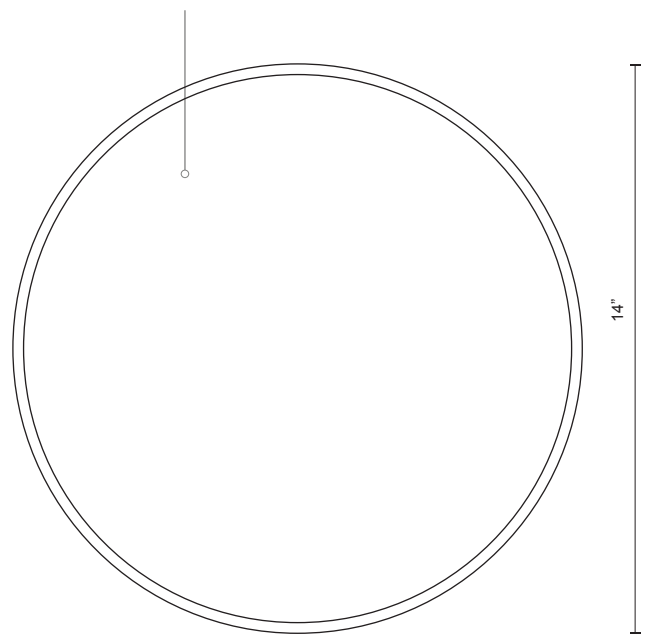

Color Temp	3000K
CRI (Ra)	>80
Dimming	100% - 10%
Rated Life	50,000 hours

Voltage	Watt	LED Lumens	Delivered Lumens	Finish(es)
120V	19W	1600	754	BK / WH

FM11414-WH

7-1/4"

White  
Acrylic Diffuser

BK - Black  
WH - White