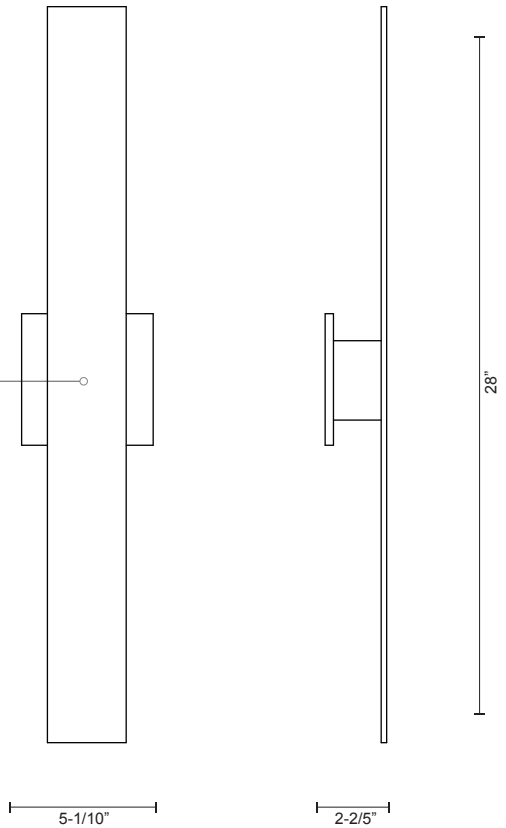

WS7928

SPECIFICATION SHEET

PROJECT		
DATE		TYPE

Sophisticated LED technology meets indoor wall sconce fixture

- Formed aluminum with powder coat and electroplated finish
- May be mounted both vertically or horizontally
- Dimmable with ELV dimmer (Not included)
- Custom options available

Color Temp	3000K
CRI (Ra)	>90
Dimming	100% - 10%
Rated Life	50,000 hours

Voltage	Watt	LED Lumens	Delivered Lumens	Finish(es)
120V	30W	2400lm		BN / BK / WH

WS7928-WH

Metal Finish
 BN - Brushed Nickel
 BK - Black
 WH - White

WS7928-BN

WS7928-BK

WS7928-WH