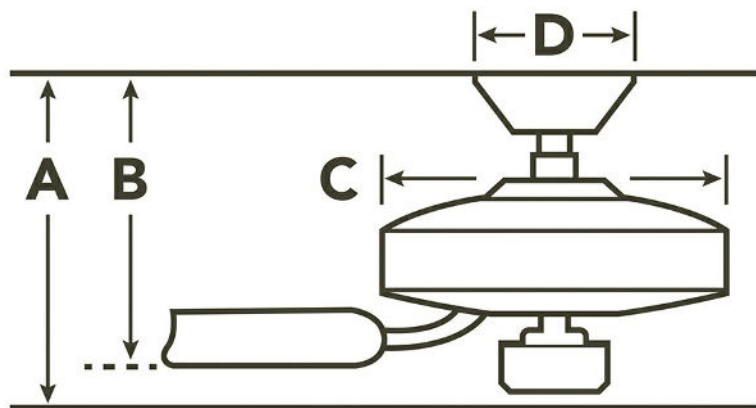

Specifications

Number of Blades	3
Blades Included	Yes
Blade Pitch	22 Degrees
Blade Sweep	56"
Blades Reversible	No
Blade Material	ABS
Optional Blades Available	No
Downrod 1	1.00 OD X 4.50
Primary Control System	3 Speed Wall Control Full Function
Remote Included	No
Wall Control Included	Yes
Low Ceiling Adaptable	No
Lead Wire Length	78.00"
Motor Size	188MM X 20MM
Motor Type	AC

Dimensions

Downrod	A	B	C	D
1.00 OD X 4.50	15.89	15.42	9.57	6.75

Downlight

Downlight Included	Yes
Light Source	LED
Downlight Bulb Included	Integrated
Downlight Bulb Type	LED
# of Bulbs/LED Modules	1
Watts	87/18
Initial Lumens	1600
Glass Description	Etched Cased Opal
Optional Light Kit Available	No
Kelvin Temperature	3000K
Color Rendering Index	80