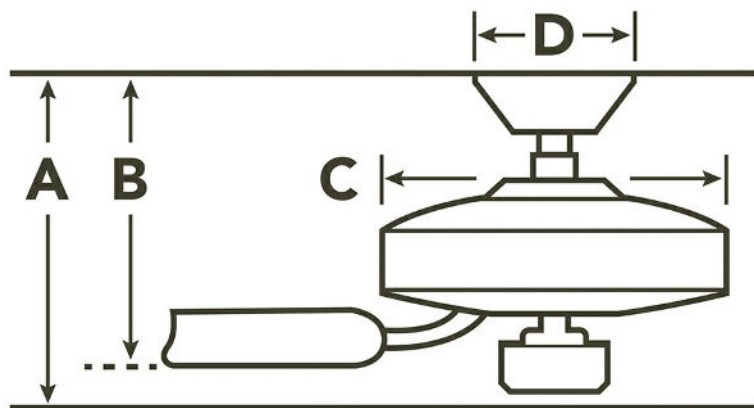

Specifications

Number of Blades	3
Blades Included	Yes
Blade Pitch	22 Degrees
Blade Sweep	56"
Blades Reversible	No
Blade Material	ABS
Optional Blades Available	No
Downrod 1	1.00 OD X 4.50
Primary Control System	3 Speed Wall Control Full Function
Remote Included	No
Wall Control Included	Yes
Low Ceiling Adaptable	No
Lead Wire Length	78.00"
Motor Size	188MM X 20MM
Motor Type	AC

Dimensions

Downrod	A	B	C	D
1.00 OD X 4.50	15.89	15.42	9.57	6.75

Downlight

Downlight Included	Yes
Light Source	LED
Downlight Bulb Included	Integrated
Downlight Bulb Type	LED
# of Bulbs/LED Modules	1
Watts	87/18
Initial Lumens	1600
Glass Description	Etched Cased Opal
Optional Light Kit Available	No
Kelvin Temperature	3000K
Color Rendering Index	80