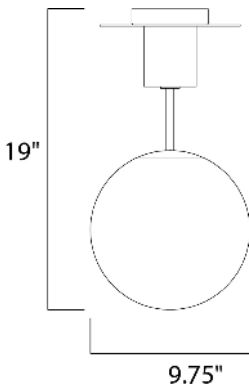

MEASUREMENTS

DIMENSION : 9.75" W x 19." H
 CANOPY : 6.29" W x 1." H x 6.29" L
 HANGING WEIGHT : 6.6138 lb

LAMPING

INPUT VOLTAGE : 120V
 LUMENS : 0 Rated
 BULB : 1 x 60W (NOT INCLUDED), 60W Total
 DIMMABLE : Dimmable