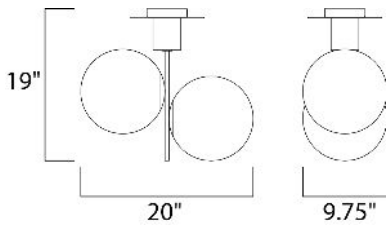

**MEASUREMENTS**

DIMENSION : 20." L x 9.75" W x 19." H  
 CANOPY : 6.29" W x 1." H x 6.29" L  
 HANGING WEIGHT : 8.8184 lb

**LAMPING**

INPUT VOLTAGE : 120V  
 LUMENS : 0 Rated  
 BULB : 2 x 60W (NOT INCLUDED), 60W Total  
 DIMMABLE : Dimmable