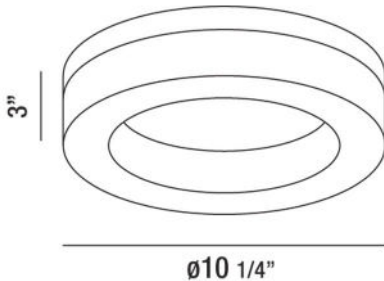

Options Available

ITEM NO.	FINISH	SHADE
30155-015	Chrome	White Acrylic