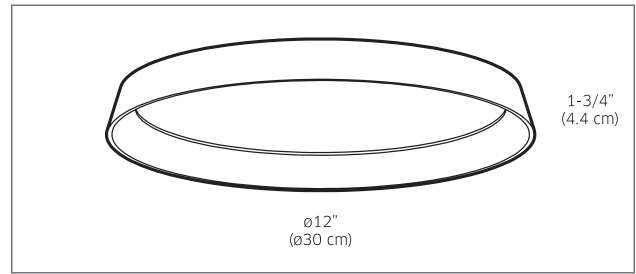

SPECIFICATIONS

- 120V direct connection.
- Integrated driver.
- Over 50,000 hours of service life.
- Warm white light.
- Excellent color rendering.
- Superior LED performance and lifespan.
- Smooth 360° wide spread.
- Minimal heat emission.
- Frosted lens.
- Edge-lit technology.
- Die-cast aluminum housing
- General lighting zone turns off in the lower dimming range.

INSTALLATION

- For ceiling flush mount installation.
- Fits on a standard 4" octagon junction box.
- Non-visible hardware.
- Quick and easy quarter turn installation method.

FINISH

SN Satin nickel
WH White