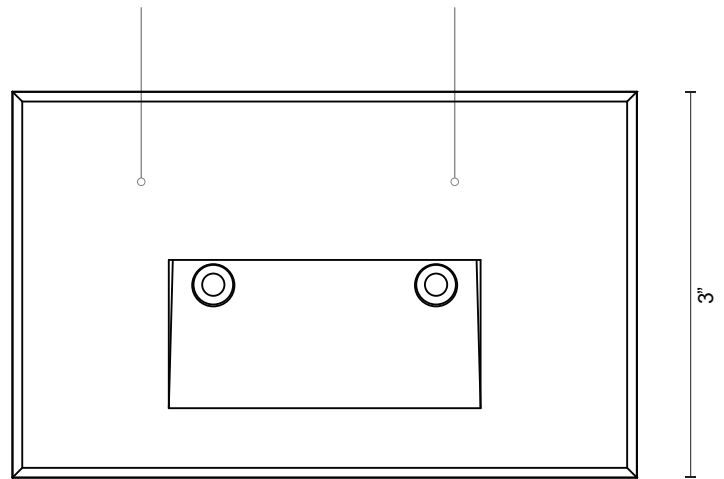

*Preliminary figures

Metal Finish
 WH - White, MW - Marine White
 BN - Brushed Nickel
 BK - Black, MB - Marine Black
 ME - Marine Espresso
 GY - Grey, MG - Marine Grey

Die-cast aluminum housing

WH - White
 MW - Marine White