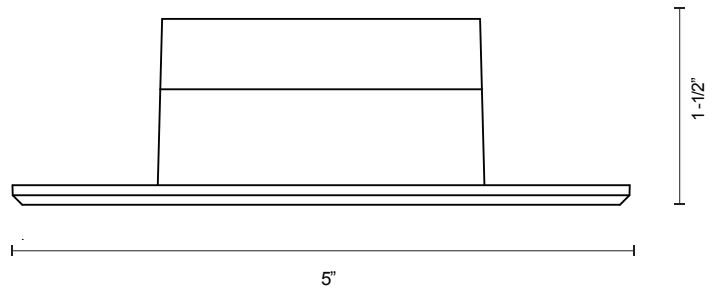

*Preliminary figures

Metal Finish
 WH - White, MW - Marine White
 BN - Brushed Nickel
 BK - Black, MB - Marine Black
 ME - Marine Espresso
 GY - Grey, MG - Marine Grey

Die-cast aluminum housing

WH - White
 MW - Marine White