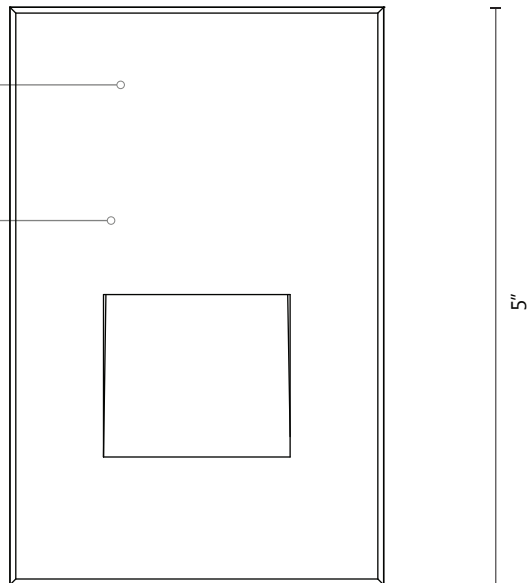

*Preliminary figures

PROJECT	
DATE	TYPE

ER3005-BK

Metal Finish
 BK - Black
 WH - White
 BN - Brushed Nickel

Die-cast
 aluminum housing

ER3005-WH

ER3005-WH