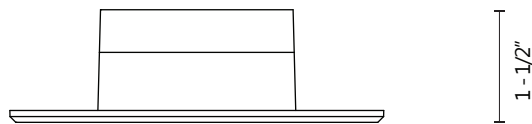

*Preliminary figures

PROJECT	
DATE	TYPE

ER3005-BK

Metal Finish
 BK - Black
 WH - White
 BN - Brushed Nickel

Die-cast
 aluminum housing

ER3005-WH

ER3005-WH