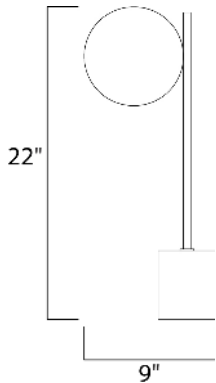

MEASUREMENTS

DIMENSION : 9." W x 22." H
 HANGING WEIGHT : 7.27518 lb

LAMPING

INPUT VOLTAGE : 120V
 LUMENS : 0 Rated
 BULB : 1 x 60W (NOT INCLUDED), 60W Total
 DIMMABLE : Dimmable

FINISHES OPTION

Satin Brass / Black SBRBK