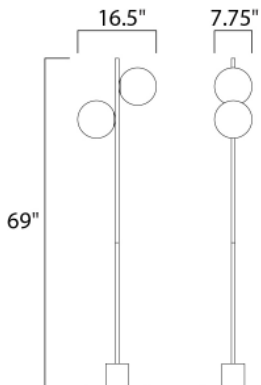

**ADDITIONAL**

INSTALL UP/DOWN:  
OPERATING TEMPERATURE:  
-20°C (-4°F), 40°C (104°F)

**MEASUREMENTS**

DIMENSION : 16.5" L x 7.75" W x 69." H  
HANGING WEIGHT : 24.2506 lb

**LAMPING**

INPUT VOLTAGE : 120V  
LUMENS : 0 Rated  
BULB : 2 x 60W (NOT INCLUDED), 60W Total  
DIMMABLE : Dimmable