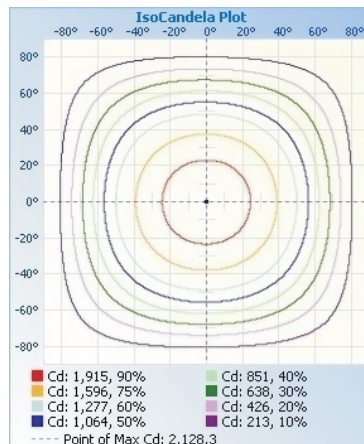

Product category	Size	Dimming	Fixture wattage	DLC CCT	Version
VS	24=2'X4'	D=0-10V Dimming	M=50W	30=4000K 35=5000K 40=4000K 50=5000K	P=Premium Version

SPECTRAL POWER DISTRIBUTION & CHROMATICITY DIAGRAM

ZONAL LUMEN TABULATION

Zonal Lumen Summary		
Zone	Lumens	%Luminaire
0-30	1650.4	27.4%
0-40	2,701.0	44.8%
0-60	4,765.2	79%
60-90	1,265.7	21%
70-100	527.2	8.7%
90-120	0.6	0%
0-90	6,030.8	100%
90-180	1.1	0%
0-180	6,032.0	100%

Lumens Per Zone					
Zone	Lumens	% Total	Zone	Lumens	% Total
0-10	201.3	3.3%	90-100	02	0%
10-20	576.3	9.6%	100-110	02	0%
20-30	872.8	14.5%	110-120	02	0%
30-40	1,050.6	17.4%	120-130	01	0%
40-50	1,086.8	18.0%	130-140	01	0%
50-60	977.4	16.2%	140-150	01	0%
60-70	738.6	12.2%	150-160	01	0%
70-80	417.1	6.9%	160-170	01	0%
80-90	109.9	1.8%	170-180	00	0%

PHOTOMETRIC DATA

Height	Illuminance at a Distance	
	Center Beam fc	Beam Width
17.0ft	7.36 fc	49.2 ft 51.4 ft
34.0ft	1.84 fc	98.3 ft 102.8 ft
51.0ft	0.82 fc	147.5 ft 154.2 ft
68.0ft	0.46 fc	196.7 ft 205.6 ft
85.0ft	0.29 fc	245.8 ft 257.0 ft
102.0ft	0.20 fc	295.0 ft 308.4 ft