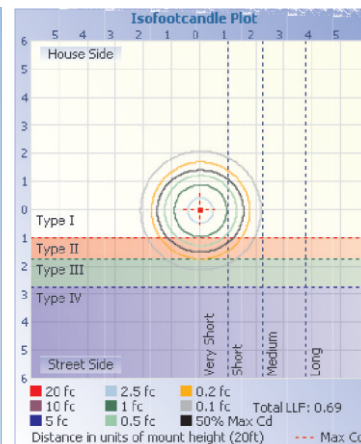

Signal Current : 0.89mA

Recommended Dimmers: DIVA-DVTV(LUTRON)

Dimensions: L 47.7" x W 23.7" x H 1.8"

Fixture measurement and weight are round up, pls contact your representative for exact data.

REGULATORY & VOLUNTARY QUALIFICATIONS

Product category	Size	Dimming	Fixture wattage	DLC CCT	Version
VS	24=2'X4'	D=0-10V Dimming	M=50W	30=4000K 35=5000K 40=4000K 50=5000K	P=Premium Version

SPECTRAL POWER DISTRIBUTION & CHROMATICITY DIAGRAM

ZONAL LUMEN TABULATION

Zonal Lumen Summary		
Zone	Lumens	%Luminaire
0-30	1650.4	27.4%
0-40	2,701.0	44.8%
0-60	4,765.2	79%
60-90	1,265.7	21%
70-100	527.2	8.7%
90-120	0.6	0%
0-90	6,030.8	100%
90-180	1.1	0%
0-180	6,032.0	100%

Lumens Per Zone					
Zone	Lumens	% Total	Zone	Lumens	% Total
0-10	201.3	3.3%	90-100	02	0%
10-20	576.3	9.6%	100-110	02	0%
20-30	872.8	14.5%	110-120	02	0%
30-40	1,050.6	17.4%	120-130	01	0%
40-50	1,086.8	18.0%	130-140	01	0%
50-60	977.4	16.2%	140-150	01	0%
60-70	738.6	12.2%	150-160	01	0%
70-80	417.1	6.9%	160-170	01	0%
80-90	109.9	1.8%	170-180	00	0%

PHOTOMETRIC DATA

Height	Illuminance at a Distance	
	Center Beam fc	Beam Width
17.0ft	7.36 fc	49.2 ft 51.4 ft
34.0ft	1.84 fc	98.3 ft 102.8 ft
51.0ft	0.82 fc	147.5 ft 154.2 ft
68.0ft	0.46 fc	196.7 ft 205.6 ft
85.0ft	0.29 fc	245.8 ft 257.0 ft
102.0ft	0.20 fc	295.0 ft 308.4 ft