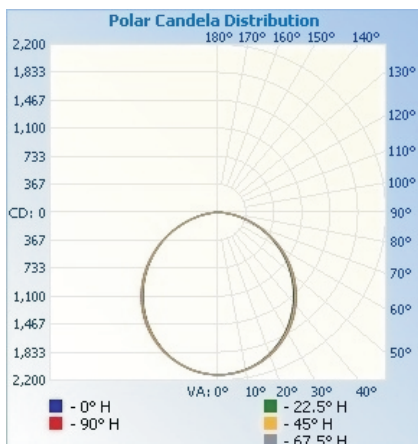

Product category	Size	Dimming	Fixture wattage	DLC CCT	Version
VS	24=2'X4'	D=0-10V Dimming	M=50W	30=4000K 35=5000K 40=4000K 50=5000K	P=Premium Version

SPECTRAL POWER DISTRIBUTION & CHROMATICITY DIAGRAM

ZONAL LUMEN TABULATION

Zonal Lumen Summary		
Zone	Lumens	%Luminaire
0-30	1650.4	27.4%
0-40	2,701.0	44.8%
0-60	4,765.2	79%
60-90	1,265.7	21%
70-100	527.2	8.7%
90-120	0.6	0%
0-90	6,030.8	100%
90-180	1.1	0%
0-180	6,032.0	100%

Lumens Per Zone					
Zone	Lumens	% Total	Zone	Lumens	% Total
0-10	201.3	3.3%	90-100	02	0%
10-20	576.3	9.6%	100-110	02	0%
20-30	872.8	14.5%	110-120	02	0%
30-40	1,050.6	17.4%	120-130	01	0%
40-50	1,086.8	18.0%	130-140	01	0%
50-60	977.4	16.2%	140-150	01	0%
60-70	738.6	12.2%	150-160	01	0%
70-80	417.1	6.9%	160-170	01	0%
80-90	109.9	1.8%	170-180	00	0%

PHOTOMETRIC DATA

Height	Illuminance at a Distance	
	Center Beam fc	Beam Width
17.0ft	7.36 fc	49.2 ft 51.4 ft
34.0ft	1.84 fc	98.3 ft 102.8 ft
51.0ft	0.82 fc	147.5 ft 154.2 ft
68.0ft	0.46 fc	196.7 ft 205.6 ft
85.0ft	0.29 fc	245.8 ft 257.0 ft
102.0ft	0.20 fc	295.0 ft 308.4 ft