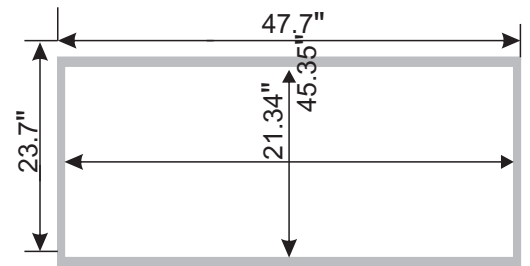

PROJECT NAME	
CATALOG NUMBER	
NOTES	
FIXTURE TYPE	

PRODUCT DESCRIPTION

The VS Series 2X4FT LED flat panel delivers high lumens of exceptional 82+ CRI light while achieving 125 lumen per watt. It is available in 3000K, 3500K, 4000K, 5000K DLC CCT options and has 0-10V dimming available, which is perfect for new construction applications or retrofitting existing fluorescent troffer light fixtures with recessed installation, widely used in office spaces, major retail stores, education, government, healthcare and hospital.

PERFORMANCE SUMMARY

Efficacy: 125 LPW

Delivered Light Output: 6250 Lumens

Input Power: 50 Watts

CRI: Ra>82

DLC CCT Options: 4000K, 5000K, 3000K, 3500K

Input Voltage: 100-277 VAC

Input current: 0.5-0.18A

THD: <20%(at 277V)

Power Factor > 0.90(277V)

Diver output: DC42V 1.08A

Standard Warranty: 5 Years

Standard Lifetime: Designed to L70 minimum 50,000 hours

Mounting: Recessed

0-10V dimming (20%-100% smooth dimming)

Signal Current : 0.89mA

Recommended Dimmers: DIVA-DVTV(LUTRON)

Dimensions: L 47.7" x W 23.7" x H 1.8"

Fixture measurement and weight are round up, pls contact your representative for exact data.

REGULATORY & VOLUNTARY QUALIFICATIONS

ETL Listed Yes

cULus Listed E360437

DLC Qualifications Yes

Lm79 Report Yes

Damp Rated Yes

VS Series 2x4FT DLC Premium Version

ORDER INFORMATION

EXAMPLE: VS24-DM5P

Product category	Size	Dimming	Fixture wattage	DLC CCT	Version
VS	24=2'X4'	D=0-10V Dimming	M=50W	30=4000K 35=5000K 40=4000K 50=5000K	P=Premium Version