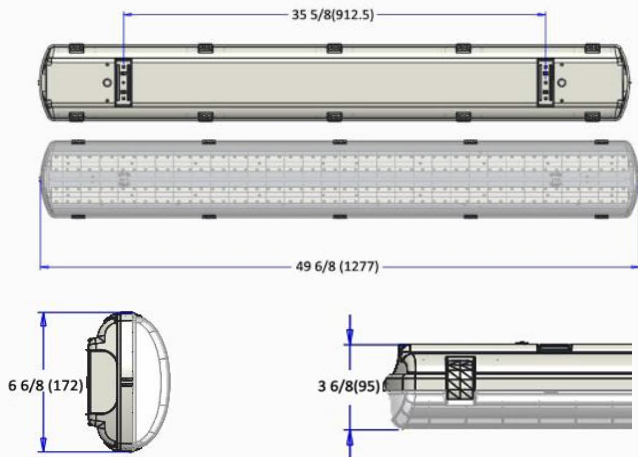

## 4ft LED vaportight fixture

## DIMENSION

All dimensions are inches(millimeters) unless otherwise noted .

Length	Width	Depth
49 6/8 (1277)	6 6/8(172)	3 6/8 (95)

Model	MX486-LD40W	MX486-LD60W	MX486-LD75W
Lumens	4,800lm	7,200lm	9,000lm