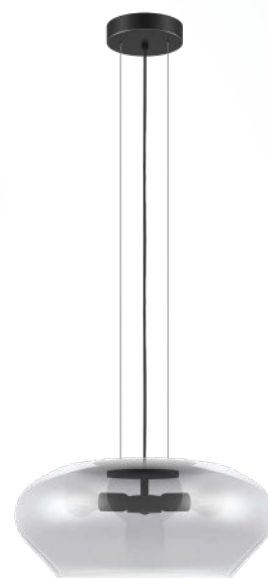

39658A PRIORAT

Informations générales

Material number	39658A
Type	pendant luminaire
Product segment	Indoor
Theme	Crystal & Design

Dimensions

Article Height (in mm)	1500
Article Diameter (in mm)	500
Net Weight	4,29 Kilogram

Material & Colour

Enclosure Material	steel
Enclosure Colour	black
Glass/Shade Material	glass vaporized
Glass/Shade Color	black-transparent

Functionality

Switch Type	without switch
Function	incl.adapter for 3-light
Battery	No

Informations techniques

Mains Voltage	120V,60Hz (A)
Operation Voltage	120V

Illuminant 1

Technical changes reserved