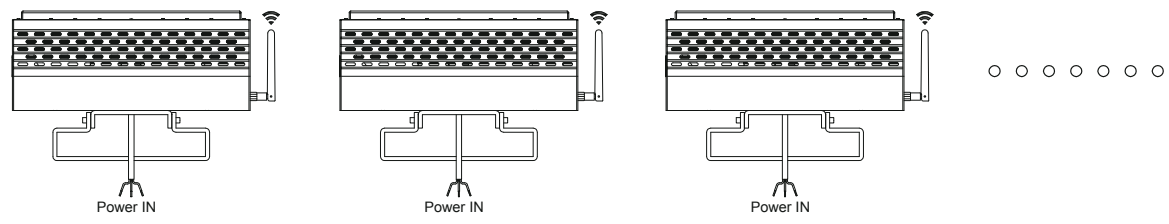

Wireless Control Connection