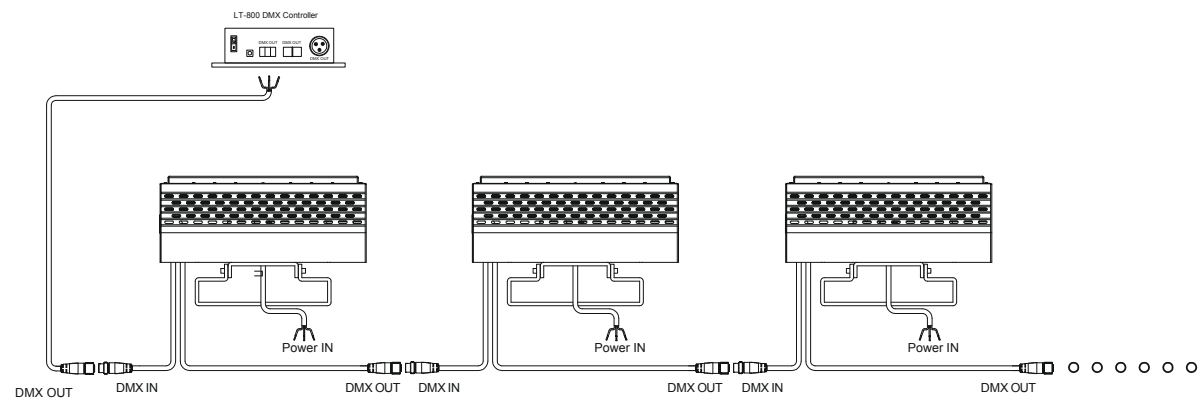

DMX Control Connection