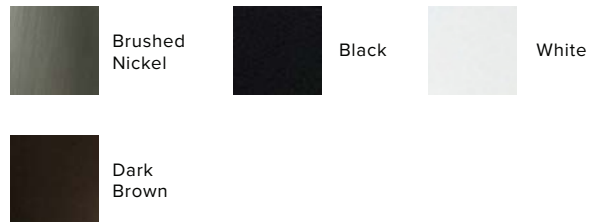

Outdoor & Wet Location Rated | Dimmable | 3 Year Warranty

Product Code	Voltage	Wattage	Color Temperature	Lumens
RD25-1W (Round)	12V/24V DC or AC/DC	1W	WW 2700K / 3000K / 4000K / CW 5000K / RGB	118
SQ25-1W (Square)	12V/24V DC or AC/DC	1W	WW 2700K / 3000K / 4000K / CW 5000K / RGB	118

Features

- > cETLus listed for indoor and outdoor wet applications
- > 1 1/2" (40mm) cutout size
- > Simple to install
- > High quality components
- > Dimmable
- > +50,000 hour lifespan

Finishes

Applications Step / Path / Plinth / Hallway

Trim Styles Round, Square

Dimensions

Hole cutout size: 1 1/2" (40mm)