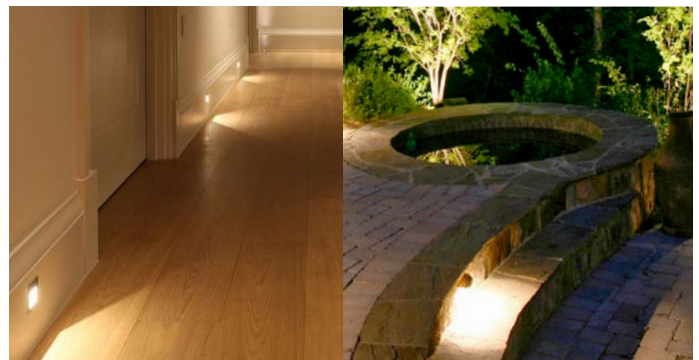

### Dimensions

Hole cutout size: 1 1/2" (40mm)

Indoor

Outdoor