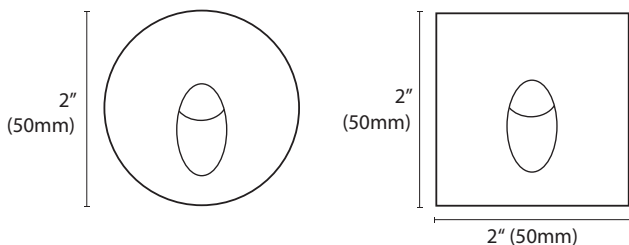

### Finishes

**Applications** Step / Path / Plinth / Hallway

**Trim Styles** Round, Square

### Dimensions

Hole cutout size: 1 1/2" (40mm)

Indoor

Outdoor