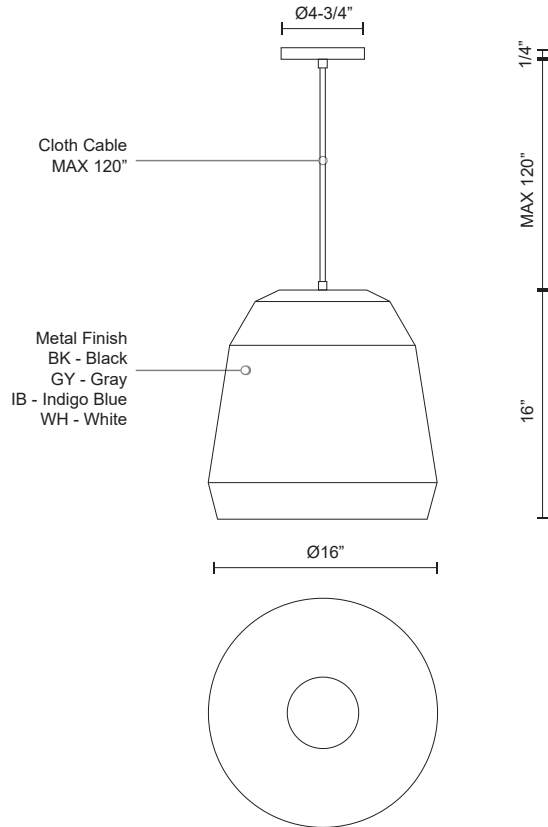

SEDONA
492116
 PENDANTS

PROJECT

492116-BK
Black

492116-GY
Gray

492116-WH
White

492116-IB
Indigo Blue

SPECIFICATION DETAILS

* For custom options, consult factory for details.

Fixture Dimensions	D16" x H16"
Lamp Type	Incandescent, Medium Base
Bulbs Included	No
Wattage	1 x 60W
Voltage	120V
Shade Details	Spun Aluminum Shade
Adjustable	Yes
Wire Length	120" Max
Wire Type	Color Matching SVT Cord
Location	Dry
Warranty	5 Years
Canopy Dimensions	D4-3/4" x H1/4"

DESCRIPTION

Single-lamp pendant with faceted aluminum shade showcasing powder-coated finishes against a matte white interior. Exterior shade colors are black, blue, white or gray. Suspended by cloth cable. Available in two sizes.