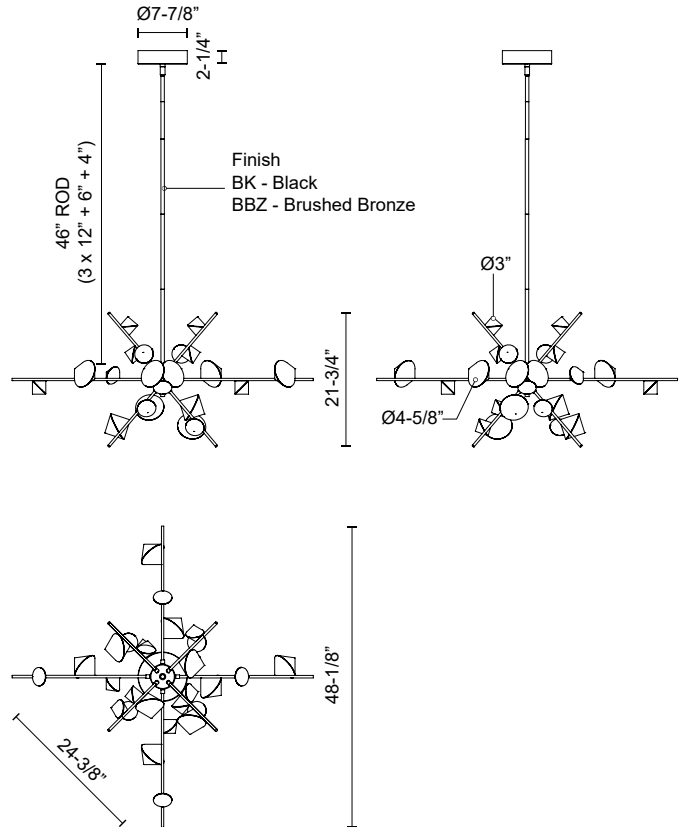

DESCRIPTION

Gemstone shaped illuminations cluster around an architectural rod in a way that is enduring and awe-inspiring. Providing luxe and modern ambient lighting in any space, the Geode Collection is the jewellery of any space.