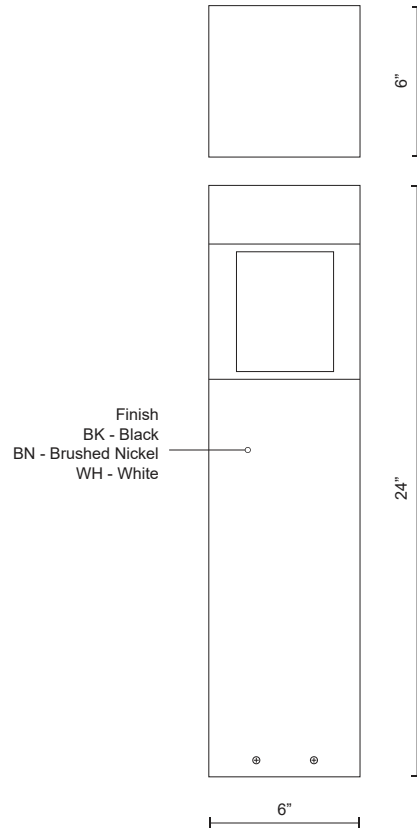

SONOMA
EB3024
BOLLARDS

PROJECT

EB3024-BN
Brushed Nickel

EB3024-BK
Black

EB3024-WH
White

SPECIFICATION DETAILS

* For custom options, consult factory for details.

Fixture Dimensions	L6" x W6" x H24"
Light Source	LED
Wattage	12W
Total Lumens	1000lm
Delivered Lumens	BK-562lm*; BN-718lm*; WH-843lm*;
Voltage	120V
Color Temperature	3000K
CRI (Ra)	>90
Optional Color Temps	2700K - 5000K Available, Minimum Order Quantities Apply
LED Rated Life	50,000 hours
Dimming	100% - 10%, ELV Dimmer (Not Included)
Diffuser Details	Clear Glass Diffuser
Location	Wet
Warranty	5 Years

DESCRIPTION

Designed to emulate rectilinear architectural forms the Sonoma exterior bollard radiates light downwards through the four openings in the structure. The gaps serve to elevate the die-cast aluminum square housing higher while providing ample space to radiate the LED luminance. Available in two heights and a curated collection of finishes for a cultivated exterior environment.