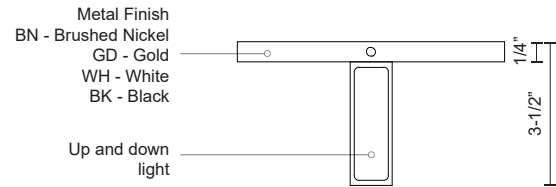

VISTA EW22109

WALL

PROJECT

EW22109-BN
Brushed Nickel

EW22109-BK
Black

EW22109-WH
White

EW22109-GD
Gold

SPECIFICATION DETAILS

* For custom options, consult factory for details.

Fixture Dimensions	W1-1/8" x H5-1/2" x E3-1/2"
Light Source	LED
Wattage	6W
Total Lumens	500lm*
Delivered Lumens	BN-293lm; WH-307lm;
Voltage	120V
Color Temperature	3000K
CRI (Ra)	>90
Optional Color Temps	2700K - 5000K Available, Minimum Order Quantities Apply
LED Rated Life	50,000 hours
Dimming	100% - 10%, ELV Dimmer (Not Included)
Diffuser Details	Frosted Glass Diffuser
Location	Wet Location (GD-Gold finish dry location only)
Warranty	5 Years
ADA Compliant	Yes
Canopy Dimensions	W4-1/4" x H8-5/8" x E1/4"

DESCRIPTION

The distinctly minimal Vista sconce is composed of perpendicular proportional planes. Open at both ends the extruded rectangle emanates a crisp V-shaped light pattern up and down. The excellent craftsmanship is prominently displayed with the simplicity of form. The curated selection of fine finishes allow the fixture to accent a space with color and texture or blend into the environment.