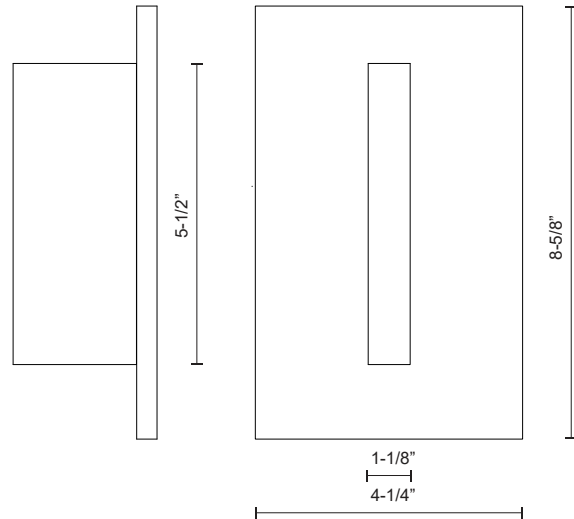

* For custom options, consult factory for details.

Fixture Dimensions	W1-1/8" x H5-1/2" x E3-1/2"
Light Source	LED
Wattage	6W
Total Lumens	500lm*
Delivered Lumens	BN-293lm; WH-307lm;
Voltage	120V
Color Temperature	3000K
CRI (Ra)	>90
Optional Color Temps	2700K - 5000K Available, Minimum Order Quantities Apply
LED Rated Life	50,000 hours
Dimming	100% - 10%, ELV Dimmer (Not Included)
Diffuser Details	Frosted Glass Diffuser
Location	Wet Location (GD-Gold finish dry location only)
Warranty	5 Years
ADA Compliant	Yes
Canopy Dimensions	W4-1/4" x H8-5/8" x E1/4"

DESCRIPTION

The distinctly minimal Vista sconce is composed of perpendicular proportional planes. Open at both ends the extruded rectangle emanates a crisp V-shaped light pattern up and down. The excellent craftsmanship is prominently displayed with the simplicity of form. The curated selection of fine finishes allow the fixture to accent a space with color and texture or blend into the environment.