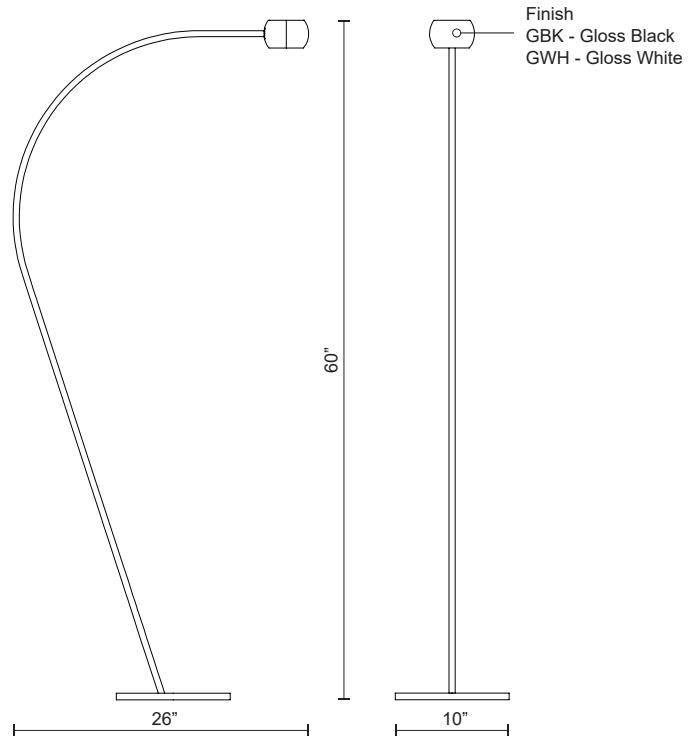

FLUX
FL46660
LAMPS

PROJECT

FL46660-GWH
Gloss White

FL46660-GBK
Gloss Black

SPECIFICATION DETAILS

* For custom options, consult factory for details.

Fixture Dimensions	L26" x W10" x H60"
Light Source	LED
Wattage	10W
Total Lumens	800lm
Delivered Lumens	GBK-210lm; GWH-371lm;
Voltage	120V
Color Temperature	3000K
CRI (Ra)	>90
Optional Color Temps	2700K - 5000K Available, Minimum Order Quantities Apply
LED Rated Life	50,000 hours
Dimming	100% - 10%, Touch dimmer
Diffuser Details	Acrylic diffuser
Location	Dry
Warranty	5 Years

DESCRIPTION

Combining a truncated spherical aesthetic with modern adjustability features the Flux collection is ideal for the sophisticated interior setting. A flat recessed glass diffuser, partially frosted in its center, is showcased within the precise cast aluminum drum, providing an ambient wash where directed. The illuminated ring serves dual functions as a finder light and indicative perimeter for the touch actuated dimmer. Magnetic connectors allow for an unrestricted range of rotation and ease of assembly. Available in a range of configurations.