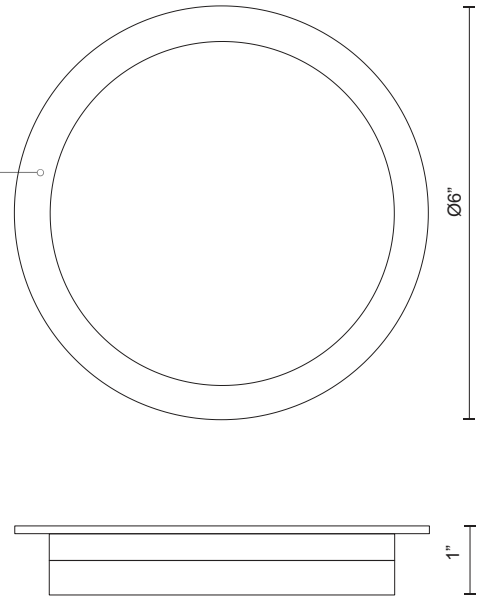

**STOCKTON
FM42806
FLUSH MOUNT**

PROJECT

DESCRIPTION

Slim die-cast aluminum body with powder-coated finish. Cylindrical polymeric diffuser. Down light distribution.

SPECIFICATION DETAILS

* For custom options, consult factory for details.

Fixture Dimensions	D6" x H1"
Light Source	LED
Wattage	17W
Total Lumens	1300lm
Delivered Lumens	BK-1123lm; WH-1193lm;
Voltage	120V
Color Temperature	3000K
CRI (Ra)	>90
Optional Color Temps	2700K - 5000K Available, Minimum Order Quantities Apply
LED Rated Life	50,000 hours
Dimming	100% - 10%, ELV Dimmer (Not Included)
Diffuser Details	White Acrylic Diffuser
Location	Damp
Warranty	5 Years

Finish
BK - Black
WH - White

KUZCO

19054 28TH AVENUE
SURREY - BC V3Z 6M3
CANADA

WWW.KUZCOLIGHTING.COM

COMMENT