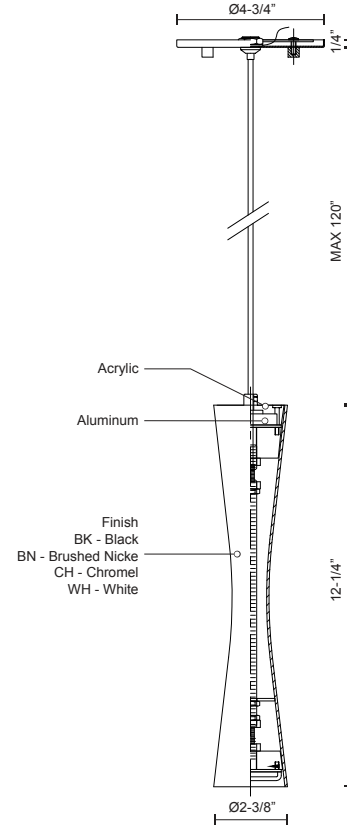

**ROBSON
PD42502**

PENDANTS

PROJECT

PD42502-BK
Black

PD42502-WH
White

PD42502-BN
Brushed Nickel

PD42502-CH
Chrome

SPECIFICATION DETAILS

* For custom options, consult factory for details.

Fixture Dimensions	D2-3/8" x H12-1/4"
Light Source	LED
Wattage	15W
Total Lumens	1200lm
Delivered Lumens	BK-540lm*; BN-590lm*; CH-600lm*; WH-615lm*;
Voltage	120V
Color Temperature	3000K
CRI (Ra)	>90
Optional Color Temps	2700K - 5000K Available, Minimum Order Quantities Apply
LED Rated Life	50,000 hours
Dimming	100% - 10%, ELV Dimmer (Not Included)
Diffuser Details	Frosted PC Diffuser
Adjustable	Yes
Wire Length	120" Max
Wire Type	Color Matching SSL Wire
Location	Dry
Warranty	5 Years
Canopy Dimensions	D4-3/4" x H1/4"

DESCRIPTION

Formed aluminum hour-glass shade. Dual translucent acrylic diffusers. Matte powder-coated or plated finish. Up and down light.

KUZCO

19054 28TH AVENUE
SURREY - BC V3Z 6M3
CANADA

WWW.KUZCOLIGHTING.COM