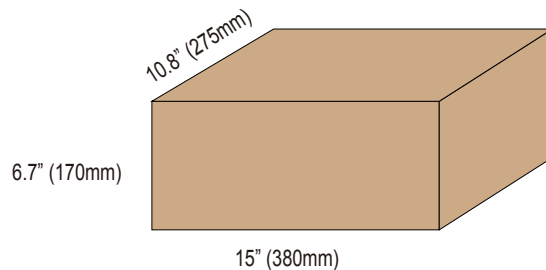

## Specifications

Model#	BL-YD10-58W
Description	10" LED Yard Light
Power	58W
Voltage Input	100-277Vac,50 / 60HZ
Lumen output	6000lm
CCT	5000K
CRI	Ra>70
Housing Material	Aluminum
Power Factor	0.95
Lens	Frosted Plastic
Operating Temp.	-25 °C ~ 50 °C
IP Rating	IP65
Certificates	ETL/cETL, DLC
warranty	5 years
L70 life span	>50000Hrs
IK Rating	IK07
Dimmable	Non Dimmible
Product Dimension	13.8"L x 10"W x 5.2" H (350 x 254 x 132mm)
Application	Garages, Barn Lights, Alleyways, Parking Lots and Building Walls

## Product Size

## Packaging

1pcs/CTN G.W.:1.7 kg  
Dimension: 15"L x 10.8"W x 6.7"H (380 x 275 x 170mm)

**LM79**  
**LM80**