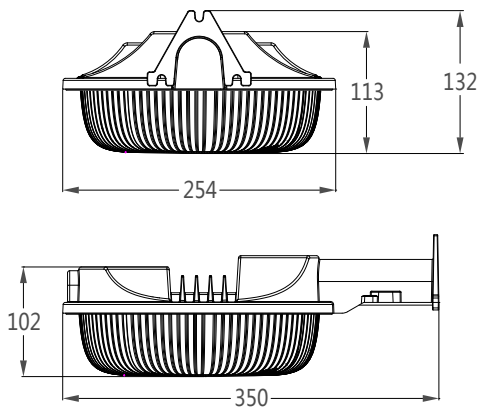

## Specifications

Model#	BL-YD10-58W
Description	10" LED Yard Light
Power	58W
Voltage Input	100-277Vac,50 / 60HZ
Lumen output	6000lm
CCT	5000K
CRI	Ra>70
Housing Material	Aluminum
Power Factor	0.95
Lens	Frosted Plastic
Operating Temp.	-25 °C ~ 50 °C
IP Rating	IP65
Certificates	ETL/cETL, DLC
warranty	5 years
L70 life span	>50000Hrs
IK Rating	IK07
Dimmable	Non Dimmible
Product Dimension	13.8"L x 10"W x 5.2" H (350 x 254 x 132mm)
Application	Garages, Barn Lights, Alleyways, Parking Lots and Building Walls

## Product Size

## Packaging

1pcs/CTN G.W.:1.7 kg  
Dimension: 15"L x 10.8"W x 6.7"H (380 x 275 x 170mm)

**LM79**  
**LM80**