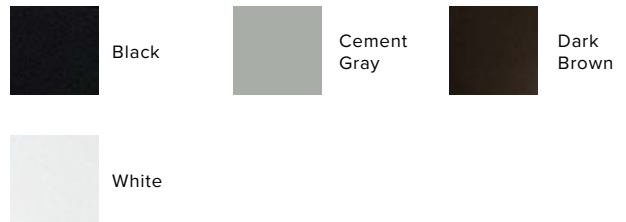

Wet Location Rated | 3 Year Warranty

| Product Code | Voltage | Wattage | Color Temperature | # of LEDs | Beam Degree | Lumens |
|------------------|---------------------|---------|--|-----------|-------------|--------|
| ALED-HSC-1.8W-7" | 12V AC/DC or 24V DC | 1.8W | WW 2700K / 3000K / 4000K / CW 6000K / RGB / RGBW | 3 LEDs | 120° | 205 |
| ALED-HSC-3W-13" | 12V AC/DC or 24V DC | 3W | WW 2700K / 3000K / 4000K / CW 6000K / RGB / RGBW | 6 LEDs | 120° | 315 |

Finishes

Applications Outdoor / Path / Deck & Step

Dimensions

Ordering Guide

Choice of Finished Product or Parts System. Follow codes accordingly:

Finished Product:

| Image | Product | Product Code | Color Temperature | Finish |
|---|-------------------|------------------------|--|--|
|  | 7" LED Hardscape | ALED-HSC-1.8W-7"-##-XX | 2700K (27K) / 3000K (3K) / 4000K(4K) / 6000K (6K) / RGB / RGBW | Black (BK), Cement Gray (CG), Dark Brown (DB), White (WT) |
|  | 13" LED Hardscape | ALED-HSC-3W-13"-##-XX | 2700K (27K) / 3000K (3K) / 4000K(4K) / 6000K (6K) / RGB / RGBW | Black (BK), Cement Gray (CG), Dark Brown (DB), White (WT) |

##: Trim Color, XX: Color Temperature

Parts System:

| Image | Product | Product Code | Color Temperature | Finish |
|---|---|---------------------|--|--|
|  | 7" LED Hardscape Light Engine | ALED-HSC-1.8W-##-XX | 2700K (27K) / 3000K (3K) / 4000K(4K) / 6000K (6K) / RGB / RGBW | - |
|  | 7" LED Hardscape Stainless Steel Plate | ALED-HSC-7" | - | Black (BK), Cement Gray (CG), Dark Brown (DB), White (WT) |
|  | 13" LED Hardscape Light Engine | ALED-HSC-3W-##-XX | 2700K (27K) / 3000K (3K) / 4000K(4K) / 6000K (6K) / RGB / RGBW | - |
|  | 13" LED Hardscape Stainless Steel Plate | ALED-HSC-13" | - | Black (BK), Cement Gray (CG), Dark Brown (DB), White (WT) |