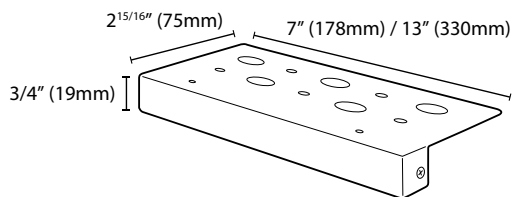

Finishes

Applications Outdoor / Path / Deck & Step

Dimensions

Ordering Guide

Choice of Finished Product or Parts System. Follow codes accordingly:

Finished Product:

| Image | Product | Product Code | Color Temperature | Finish |
|---|-------------------|------------------------|--|--|
|  | 7" LED Hardscape | ALED-HSC-1.8W-7"-##-XX | 2700K (27K) / 3000K (3K) / 4000K(4K) / 6000K (6K) / RGB / RGBW | Black (BK), Cement Gray (CG), Dark Brown (DB), White (WT) |
|  | 13" LED Hardscape | ALED-HSC-3W-13"-##-XX | 2700K (27K) / 3000K (3K) / 4000K(4K) / 6000K (6K) / RGB / RGBW | Black (BK), Cement Gray (CG), Dark Brown (DB), White (WT) |