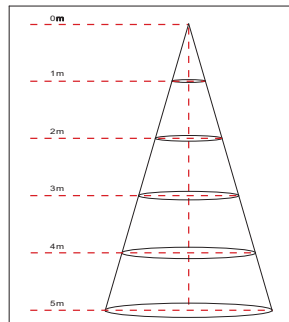

## Specifications

Model#	<b>BL-WR-486-48W-2CCT</b>
Description	<b>5.5"x4' WRAPAROUND LIGHT</b>
Power	<b>48W</b>
Voltage Input	<b>120Vac,60HZ</b>
Lumen output	<b>5520lm</b>
CCT	<b>2CCT :4000K,5000K</b>
CRI	<b>Ra&gt;80</b>
Housing	<b>Steel base white powder coating</b>
Application	<b>Indoor Only</b>
Driver	<b>UL certified</b>
Lens	<b>PC</b>
Operating Temp.	<b>-25 °C ~55 °C</b>
IP Rating	<b>IP20</b>
Certificates	<b>ETL/cETL,Energy Star</b>
warranty	<b>3 years</b>
Dimmable	<b>YES 0-10 V</b>
Product Dimension	<b>48"L x 5.5"W x 1.6" H (1220mm x 140 x 52 mm)</b>

CCT Tunable

•Link options:  
Cable connect 1' and Flush connect included

Dim + Dim -

up to 8pcs together

Build in Dimmable line in 5 pin cable connect

## Lux Chart

Height	Average Lux (lx)	Light range (dia.)
1M	525.5	258.3cm
2M	131.4	516.6cm
3M	58.4	774.9cm
4M	32.8	1033.2cm
5M	21.0	1291.5cm