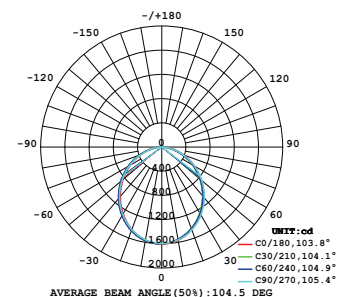

Photometrics