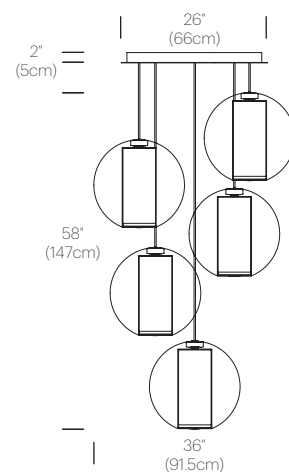

BEL OCCHIO CHANDELIER 5