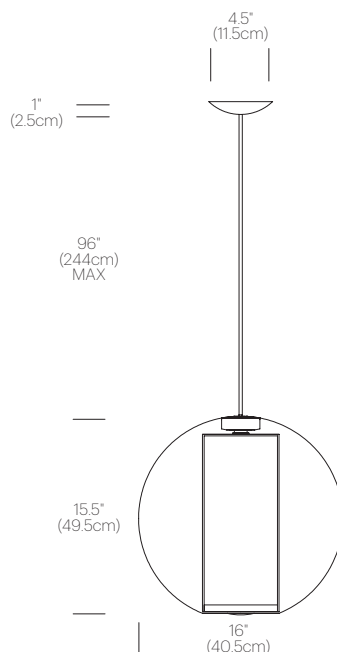

DIMENSIONS

BEL OCCHIO PENDANT