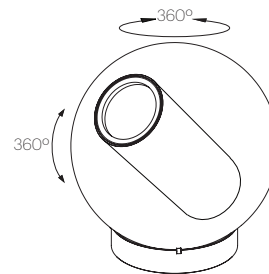

UL listed components

PACKAGING WEIGHT AND DIMENSIONS

BEL OCCHIO: 11.7LBS 18.5" X 19" X 21"

5.3KGS 47cm X 48cm X 53cm

NOTES

Custom tube colors available on volume orders

FINISHES

CLEAR/WHITE

CLEAR/ORANGE

DIMENSIONS

BEL OCCHIO TABLE

BEL OCCHIO PENDANT

DESCRIPTION

Bel Occhio Pendant is a study in weightlessness and transparency. Its inner column suspends freely within a clear acrylic shell and provides both ambient and focused illumination. Available with Orange or White diffuser.

UL listed components

PACKAGING WEIGHT AND DIMENSIONS

Bel Occhio:	11.7LBS	18.5" X 19" X 21"
	5.3KGS	47cm X 48cm X 53cm

NOTES

Custom tube colors available on volume orders

FINISHES

CLEAR/WHITE

CLEAR/ORANGE