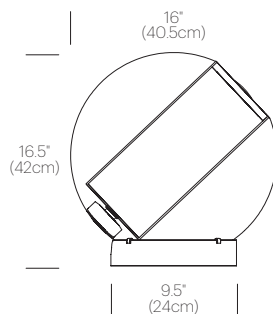

DIMENSIONS

BEL OCCHIO TABLE