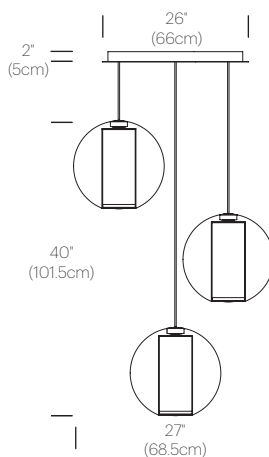

DIMENSIONS

BEL OCCHIO CHANDELIER 3