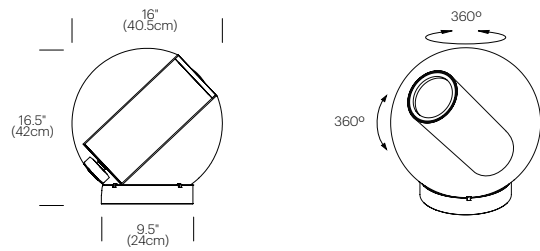

DESIGNER

Pablo Pardo 2005

MATERIALS

- Acrylic sphere
- Acrylic base (table only)
- Steel canopy (pendant only)
- Fabric cord

FEATURES

- Full-range dim
- 360° rotation (table model)

SPECIFICATIONS

- Voltage: 120-240V
- Pendant cord length: 8' (243.8cm)
- Table cord length: 8' (243.8cm)
- 1 year warranty
- Certifications: UL listed components

BULB TYPE

- (1) White BT15 - Med Base (72W)

DIMENSIONS

BEL OCCHIO TABLE

BEL OCCHIO PENDANT

FINISH OPTIONS

BEL OCCHIO TABLE AND PENDANT

Clear /
White