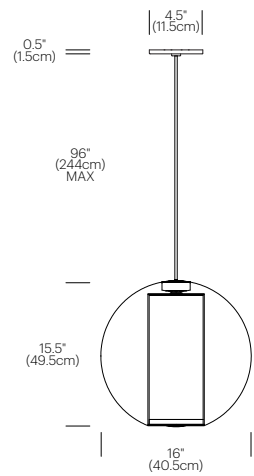

DESIGNER

Pablo Pardo 2005

MATERIALS

- Acrylic sphere
- Acrylic base (table only)
- Steel canopy (pendant only)
- Fabric cord

FEATURES

- Full-range dim
- 360° rotation (table model)

SPECIFICATIONS

- Voltage: 120-240V
- Pendant cord length: 8' (243.8cm)
- Table cord length: 8' (243.8cm)
- 1 year warranty
- Certifications: UL listed components

BULB TYPE

- (1) White BT15 - Med Base (72W)

DIMENSIONS

BEL OCCHIO TABLE

BEL OCCHIO PENDANT

FINISH OPTIONS

BEL OCCHIO TABLE AND PENDANT

Clear /
White