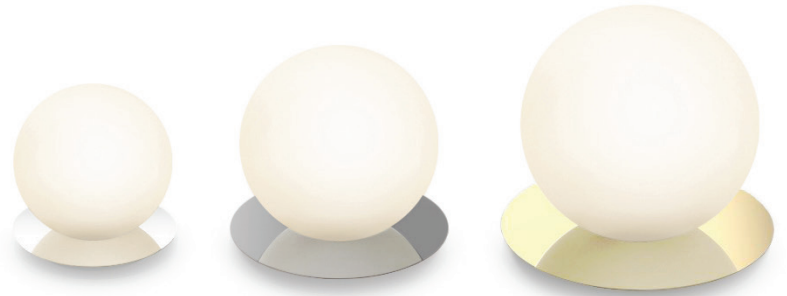

BOLA SPHERE TABLE

DESCRIPTION

The Bola Sphere Table series fuses an elegant blown opal glass sphere with a mirrored disc base in polished stainless steel to give the illusion of a floating orb in space. Taking its cues from the Bola Family Collection, the new table version brings this magical combination to a table surface, allowing for full range dimming and is available in 3 distinct globe sizes: 8" (20cm), 10" (25.5cm), and 12" (30.5cm). Its mating base is available in 3 corresponding diameters: 9.5" (24cm), 12" (30.5cm), and 14" (36cm) in 5 exquisite finishes: chrome, brass, rose gold, gunmetal, and matte black. Each finish provides a distinct personality for any residential, contract, or hospitality environment.

CERTIFICATION

PACKAGING WEIGHTS AND DIMENSIONS

BOLA SPH 8:	4LBS	10" X 10" X 14.5"
	1.8KGS	25cm X 25cm X 37cm
BOLA SPH 10:	4.2LBS	13" X 13" X 18"
	1.9KGS	33cm X 33cm X 46cm
BOLA SPH 12:	5.2LBS	16" X 16" X 21"
	2.4KGS	40cm X 40cm X 53cm

NOTES

Custom requests can be considered on volume orders

FINISHES

BOLA SPHERE TABLE

CHROME

BRASS

ROSE GOLD

GUNMETAL