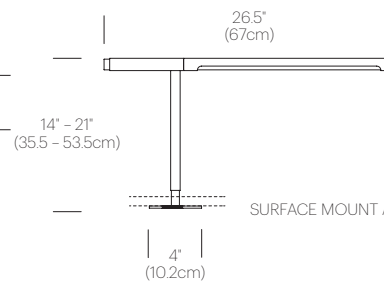

## PACKAGING WEIGHT AND DIMENSIONS

BRAZO TABLE:	14.2LBS	39" X 11" X 5"
	6.4KGS	99cm X 28cm X 13cm

## DIMENSIONS

BRAZO TABLE

SURFACE MOUNT AVAILABLE FOR 118" (3cm), 2" (5cm) AND 3" (7.5cm) WORKSURFACES

## DIMENSIONS

BRAZO FLOOR