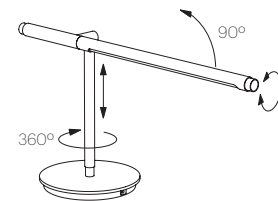

## PACKAGING WEIGHT AND DIMENSIONS

BRAZO TABLE:	14.2LBS	39" X 11" X 5"
	6.4KGS	99cm X 28cm X 13cm

## DIMENSIONS

BRAZO TABLE

SURFACE MOUNT AVAILABLE FOR 118" (3cm), 2" (5cm) AND 3" (7.5cm) WORKSURFACES