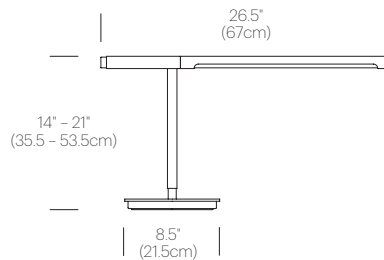

## PACKAGING WEIGHT AND DIMENSIONS

BRAZO TABLE:	14.2LBS	39" X 11" X 5"
	6.4KGS	99cm X 28cm X 13cm

## DIMENSIONS

BRAZO TABLE

SURFACE MOUNT AVAILABLE FOR 118" (3cm), 2" (5cm) AND 3" (7.5cm) WORKSURFACES