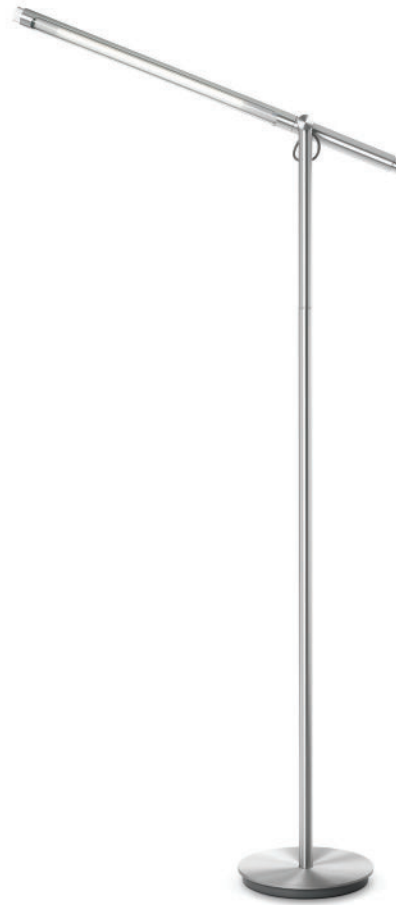

BRAZO FLOOR

DESCRIPTION

Brazo's precision machined aluminum construction allows for optimal task lighting control with 360° adjustability and 90° tilt. Brazo features a luminous and energy-efficient LED light source which can be dialed to any desired beam-spread and brightness depending on the task.

FIXTURE TYPE

Floor

LIGHT SOURCE

(108x) High output LED array

PRODUCT CODES

Brazo Floor (Silver):	BRAZ FLR SLV
Brazo Floor (Black):	BRAZ FLR BLK
Brazo Floor (White):	BRAZ FLR WHT
Brazo Floor (Bronze):	BRAZ FLR BRZ

LIGHT CONTROL

Full range dim (rotary dimmer)

FEATURES

- 360° arm rotation
- 90° arm tilt
- Calibrated light focus control
- Height adjustable
- Advanced LED array eliminates multiple shadows
- Ships flat-packed
- 97% recyclable

SPECIFICATIONS

- Voltage: 120-240V 50-60Hz
- Power Consumption: 9W
- Color temperature: 3000K
- Luminosity: 450 Lumens
- Luminaire efficacy: 50 Lumens/Watt
- Color Rendition Index: 85 CRI
- Title 20 compliant
- 50K hour lifespan
- Cable length: 8' (244cm)
- Global multi-plug adapter available
- 1 year warranty

CERTIFICATIONS

PACKAGING WEIGHT AND DIMENSIONS

BRAZO FLOOR:	15.55LBS	39" X 11" X 5"
	7.1KGS	99cm X 28cm X 13cm

NOTES

Custom requests can be considered on volume orders