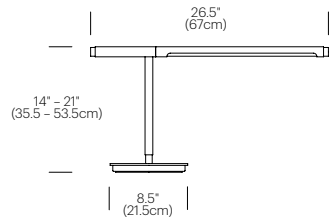

DIMENSIONS

BRAZO TABLE