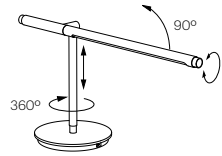

DIMENSIONS

BRAZO TABLE