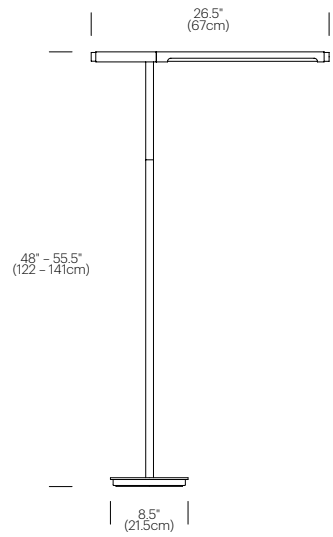

Pablo®

BRAZO

BRAZO

DESCRIPTION

Brazo's precision machined aluminum construction allows for optimal task lighting control with 360° adjustability and 90° tilt. Brazo features a luminous and energy-efficient LED light source which can be dialed to any desired beam-spread and brightness depending on the task.

SPECIFICATIONS

- Voltage: 120-240V 60Hz
- Power Consumption: 9W
- Color temperature: 3000K
- Luminosity: 400 Lumens
- Luminaire efficacy: 43 Lumens/Watt
- Color Rendition Index: 85 CRI
- 50K hour lifespan
- Cord length: 8' (244cm)
- Global Multi-plug adapter available
- 1 year warranty
- Certifications: UL, CE, RoHS

DIMENSIONS

BRAZO TABLE

BRAZO FLOOR

FINISH OPTIONS

BRAZO TABLE AND FLOOR

Silver

Black

White