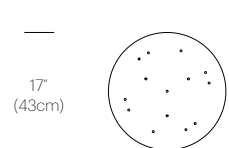

CIELO CHANDELIER CANOPY 3, 5, 7