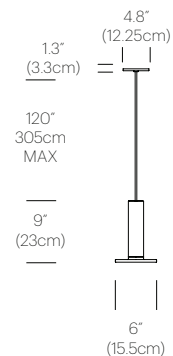

CERTIFICATIONS

PACKAGING WEIGHT AND DIMENSIONS

Cielo:	3.65LBS	11" X 7.5" X 7.5"
	1.7KGS	28cm X 19cm X 19cm

NOTES

Custom requests can be considered on volume order

FINISHES

WHITE/
WHITE/
WHITE CABLE

WHITE/
WHITE/
TURQUOISE CABLE

WHITE/
MOSS/
COPPER CABLE

WHITE/
TOMATO/
COPPER CABLE

GRAY/
GRAY/
GRAY CABLE

BLACK/
BLACK/
BLACK CABLE

SATIN ALUMINUM/
GRAY CABLE

DIMENSIONS

CIELO

CIELO CHANDELIER