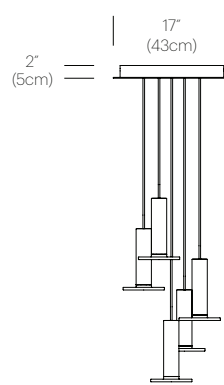

CERTIFICATIONS

PACKAGING WEIGHT AND DIMENSIONS

Cielo:	3.65LBS	11" X 7.5" X 7.5"
	1.7KGS	28cm X 19cm X 19cm

NOTES

Custom requests can be considered on volume order

FINISHES

WHITE/
WHITE/
WHITE CABLE

WHITE/
WHITE/
TURQUOISE CABLE

CERTIFICATIONS

PACKAGING WEIGHT AND DIMENSIONS

Cielo:	3.65LBS	11" X 7.5" X 7.5"
	1.7KGS	28cm X 19cm X 19cm
Chandelier canopy 17":	15LBS	22" X 22" X 6"
	6.8KGS	56cm X 56cm X 15cm
Chandelier canopy 26":	30LBS	32" X 32" X 6"
	13.6KGS	81cm X 81cm X 15cm

GRAY/
GRAY/
GRAY CABLE

BLACK/
BLACK/
BLACK CABLE

SATIN ALUMINUM/
GRAY CABLE

CIELO CANOPY

WHITE

DIMENSIONS

CIELO CHANDELIER 3

CIELO CHANDELIER 5

CIELO CHANDELIER CANOPY 3, 5, 7

CIELO CHANDELIER CANOPY 13

CIELO CHANDELIER 7

CIELO CHANDELIER 13