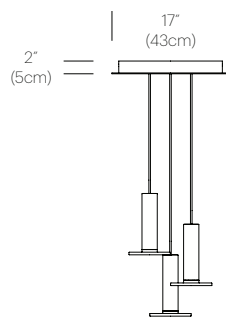

CERTIFICATIONS

PACKAGING WEIGHT AND DIMENSIONS

Cielo:	3.65LBS	11" X 7.5" X 7.5"
	1.7KGS	28cm X 19cm X 19cm

NOTES

Custom requests can be considered on volume order

FINISHES

WHITE/
WHITE/
WHITE CABLE

WHITE/
WHITE/
TURQUOISE CABLE

CERTIFICATIONS

PACKAGING WEIGHT AND DIMENSIONS

Cielo:	3.65LBS	11" X 7.5" X 7.5"
	1.7KGS	28cm X 19cm X 19cm
Chandelier canopy 17":	15LBS	22" X 22" X 6"
	6.8KGS	56cm X 56cm X 15cm
Chandelier canopy 26":	30LBS	32" X 32" X 6"
	13.6KGS	81cm X 81cm X 15cm

GRAY/
GRAY/
GRAY CABLE

BLACK/
BLACK/
BLACK CABLE

SATIN ALUMINUM/
GRAY CABLE

CIELO CANOPY

WHITE

DIMENSIONS

CIELO CHANDELIER 3

CIELO CHANDELIER 5