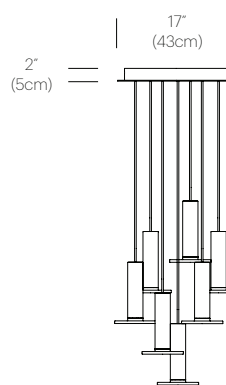

CIELO CHANDELIER 7