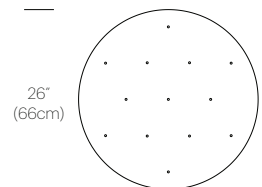

CIELO CHANDELIER CANOPY 13