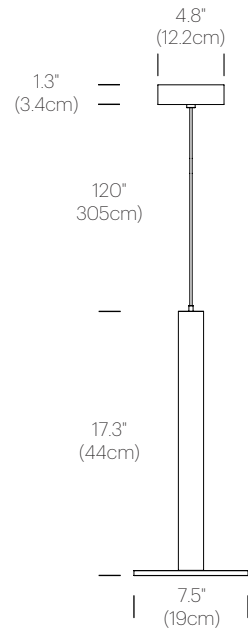

DESIGNER

Pablo Studio 2018

MATERIALS

- Aluminum
- Polycarbonate lens

FEATURES

- Energy efficient flat panel technology
- Fully dimmable
- Glare-free illumination

SPECIFICATIONS

- Voltage: 120V, 240V, or 277V 50/60Hz
- Power Consumption: 18W
- Color Temperature: 2700K
- Luminosity: 1200 Lumens
- Luminaire efficacy: 58 Lumens/Watt
- Color Rendition Index: 91 CRI
- 50K hour lifespan
- Cable Length: 10' (3m) (Adjustable height)

MODELS

- Cielo XL

DIMENSIONS

CIELO XL

FINISH OPTIONS

CIELO XL

Satin

Polished